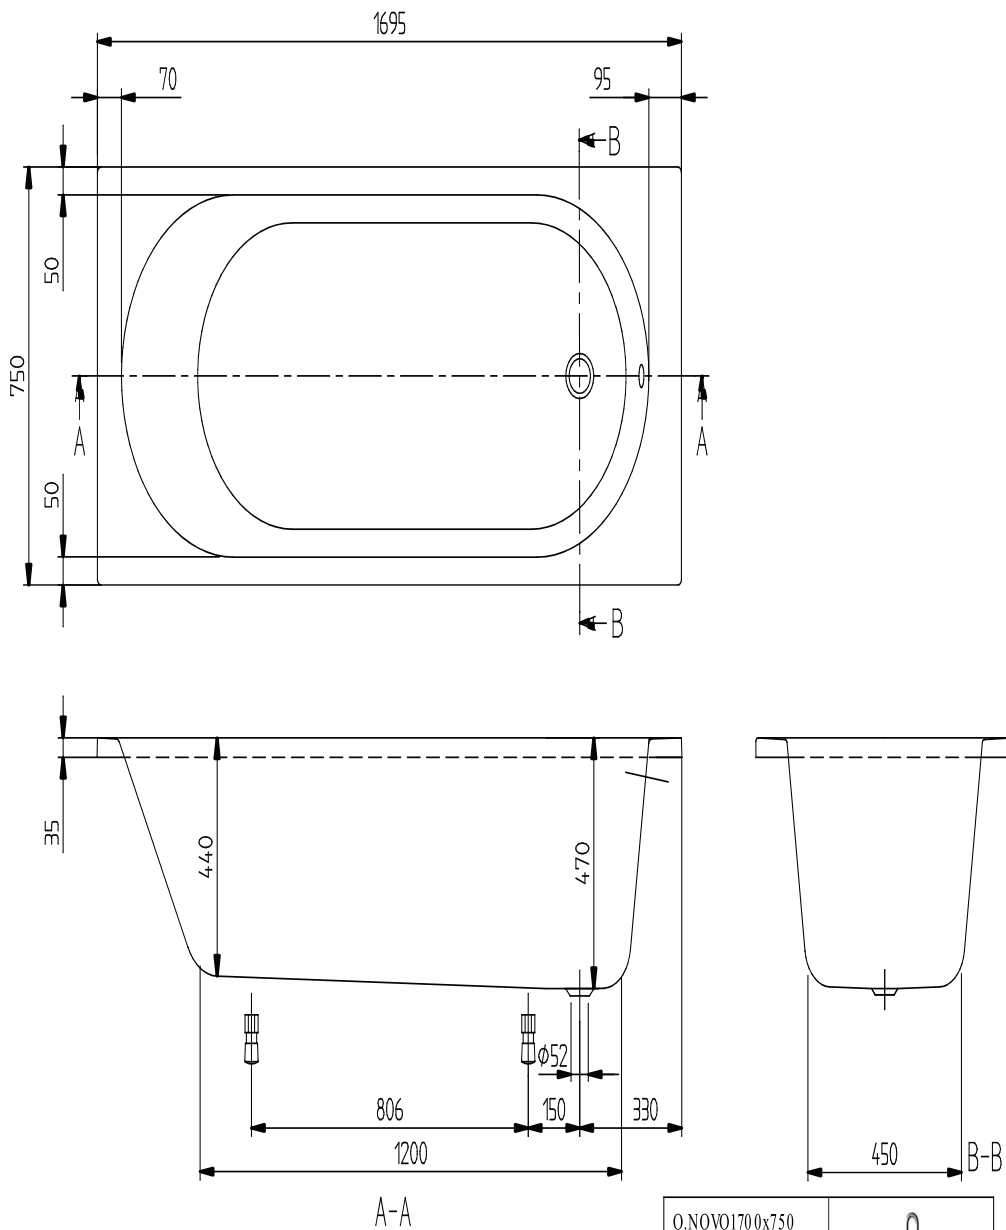

### 1 . POSITION

<b>Article number</b>	<b>UBA170CAS2V-01</b>
Article title	Villeroy & Boch O.novo Rectangular bath Solo, 1700 x 750 mm, White Alpin
Product designation	Rectangular bath
Collection	O.novo
PROJECTS	 START
Assembly / Assembly type	Installation
Scope of delivery	1 x rectangular bath
Ordering information	Set of bath feet is not supplied as standard. Requires extended waste/overflow combination.
Length in mm	1700
Width in mm	750
Height in mm	495
Interior depth	470
Weight in kg	22,00
Outlet / outlet	outlet at the foot end
Material	Acrylic
With feet/base	No
With panel	No
With overflow	Yes
With bath support	No
Capacity	170
Number of people	1
For handle mounting	Yes
Anti-slip class	Anti-slip class A
Seat unit	1
EAN number	4047289359135

## COLOUR

### COLOUR DESIGNATION

White Alpin

TECHNICAL DRAWINGS

UBA170CAS2V-01

O.NOVO1700x750 UBA170CAS2	
W02/20-04-2020	Villeroy & Boch 1748