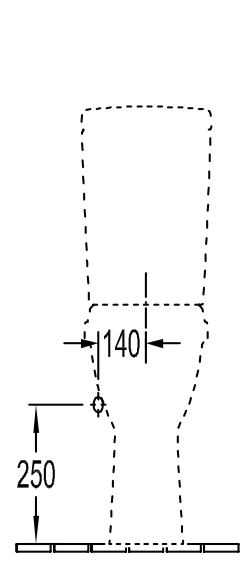

TOILET O.NOVO

PRODUCT INFORMATION

1 . POSITION

Article number	56611001
Article title	Villeroy & Boch O.novo Washdown toilet for close-coupled WC-suite, floor-standing, White Alpin
Product designation	Washdown toilet for close-coupled WC-suite
Collection	O.novo
PROJECTS	 START
Assembly / Assembly type	floor-standing
Scope of delivery	1 x washdown toilet 1 x fastening set
Ordering information	Please order toilet seat separately. Please order cistern separately.
Length in mm	650
Width in mm	360
Height in mm	400
Weight in kg	22,30
Suitable for	Mounted cistern
Innovative flushing technology (with TwistFlush)	No
Flush type	Washdown toilet
Flush volume l	3 / 4,5 l
Outlet / outlet	horizontal outlet
Wall-mounted - floor-standing	floor-standing
Lead	4
Material	Sanitary ceramics
Surface	glossy
EAN number	4051202030148

COLOUR

COLOUR DESIGNATION

White Alpin

TECHNICAL DRAWINGS

56611001

5760-S1/21

5760-R1

5760-G1