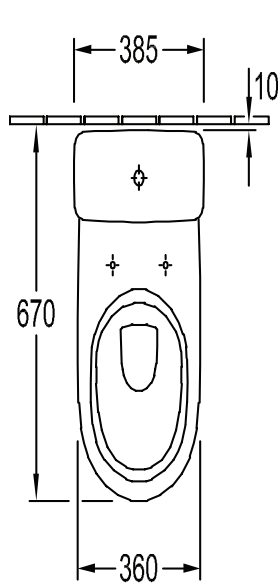

TOILET O.NOVO

PRODUCT INFORMATION

1 . POSITION

Article number	56611001
Article title	Villeroy & Boch O.novo Washdown toilet for close-coupled WC-suite, floor-standing, White Alpin
Product designation	Washdown toilet for close-coupled WC-suite
Collection	O.novo
PROJECTS	 START
Assembly / Assembly type	floor-standing
Scope of delivery	1 x washdown toilet 1 x fastening set
Ordering information	Please order toilet seat separately. Please order cistern separately.
Length in mm	650
Width in mm	360
Height in mm	400
Weight in kg	22,30
Suitable for	Mounted cistern
Innovative flushing technology (with TwistFlush)	No
Flush type	Washdown toilet
Flush volume l	3 / 4,5 l
Outlet / outlet	horizontal outlet
Wall-mounted - floor-standing	floor-standing
Lead	4
Material	Sanitary ceramics
Surface	glossy
EAN number	4051202030148

COLOUR

COLOUR DESIGNATION

White Alpin

TECHNICAL DRAWINGS

56611001

5760-S1/21

5760-R1

5760-G1