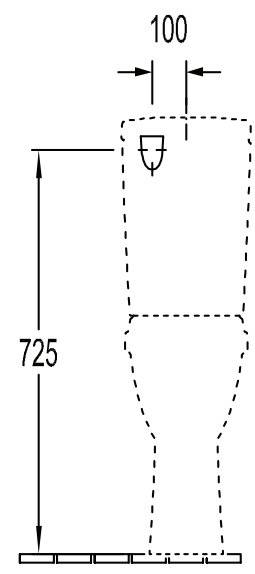

TOILET O.NOVO

PRODUCT INFORMATION

1 . POSITION

Article number	56611001
Article title	Villeroy & Boch O.novo Washdown toilet for close-coupled WC-suite, floor-standing, White Alpin
Product designation	Washdown toilet for close-coupled WC-suite
Collection	O.novo
PROJECTS	 START
Assembly / Assembly type	floor-standing
Scope of delivery	1 x washdown toilet 1 x fastening set
Ordering information	Please order toilet seat separately. Please order cistern separately.
Length in mm	650
Width in mm	360
Height in mm	400
Weight in kg	22,30
Suitable for	Mounted cistern
Innovative flushing technology (with TwistFlush)	No
Flush type	Washdown toilet
Flush volume l	3 / 4,5 l
Outlet / outlet	horizontal outlet
Wall-mounted - floor-standing	floor-standing
Lead	4
Material	Sanitary ceramics
Surface	glossy
EAN number	4051202030148

COLOUR

COLOUR DESIGNATION

White Alpin

TECHNICAL DRAWINGS

56611001

5760-S1/21

5760-R1

5760-G1