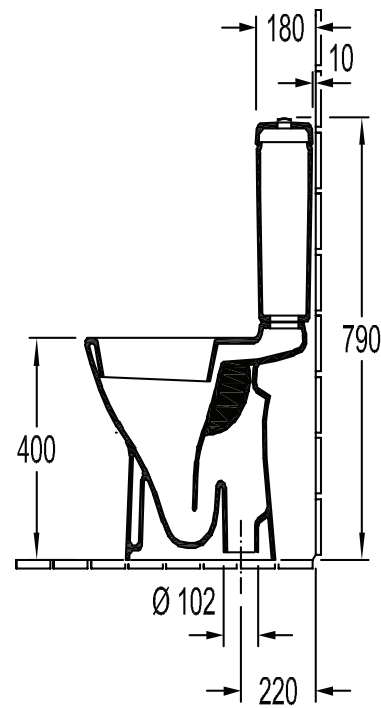

TOILET O.NOVO

PRODUCT INFORMATION

1 . POSITION

Article number	56611001
Article title	Villeroy & Boch O.novo Washdown toilet for close-coupled WC-suite, floor-standing, White Alpin
Product designation	Washdown toilet for close-coupled WC-suite
Collection	O.novo
PROJECTS	 START
Assembly / Assembly type	floor-standing
Scope of delivery	1 x washdown toilet 1 x fastening set
Ordering information	Please order toilet seat separately. Please order cistern separately.
Length in mm	650
Width in mm	360
Height in mm	400
Weight in kg	22,30
Suitable for	Mounted cistern
Innovative flushing technology (with TwistFlush)	No
Flush type	Washdown toilet
Flush volume l	3 / 4,5 l
Outlet / outlet	horizontal outlet
Wall-mounted - floor-standing	floor-standing
Lead	4
Material	Sanitary ceramics
Surface	glossy
EAN number	4051202030148

COLOUR

COLOUR DESIGNATION

White Alpin

TECHNICAL DRAWINGS

56611001

5760-S1/21

5760-R1

5760-G1