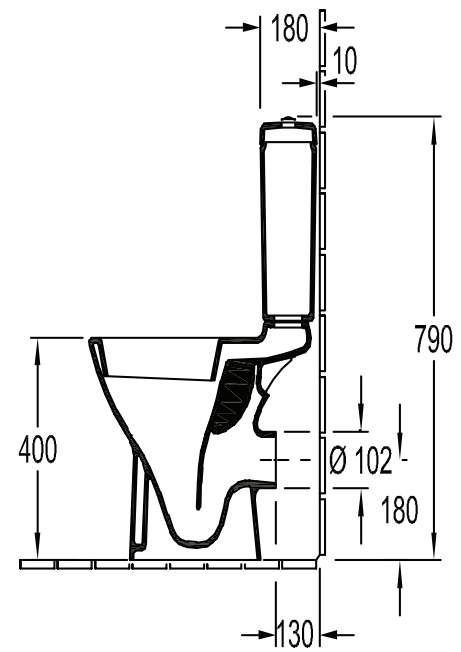

TOILET O.NOVO

PRODUCT INFORMATION

1 . POSITION

Article number	56611001
Article title	Villeroy & Boch O.novo Washdown toilet for close-coupled WC-suite, floor-standing, White Alpin
Product designation	Washdown toilet for close-coupled WC-suite
Collection	O.novo
PROJECTS	 START
Assembly / Assembly type	floor-standing
Scope of delivery	1 x washdown toilet 1 x fastening set
Ordering information	Please order toilet seat separately. Please order cistern separately.
Length in mm	650
Width in mm	360
Height in mm	400
Weight in kg	22,30
Suitable for	Mounted cistern
Innovative flushing technology (with TwistFlush)	No
Flush type	Washdown toilet
Flush volume l	3 / 4,5 l
Outlet / outlet	horizontal outlet
Wall-mounted - floor-standing	floor-standing
Lead	4
Material	Sanitary ceramics
Surface	glossy
EAN number	4051202030148

COLOUR

COLOUR DESIGNATION

White Alpin

TECHNICAL DRAWINGS

56611001

5760-S1/21

5760-R1

5760-G1