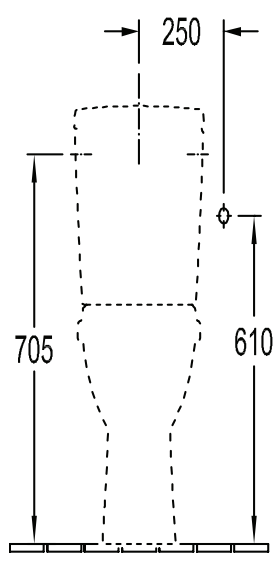

TOILET O.NOVO

PRODUCT INFORMATION

1 . POSITION

Article number	56611001
Article title	Villeroy & Boch O.novo Washdown toilet for close-coupled WC-suite, floor-standing, White Alpin
Product designation	Washdown toilet for close-coupled WC-suite
Collection	O.novo
PROJECTS	 START
Assembly / Assembly type	floor-standing
Scope of delivery	1 x washdown toilet 1 x fastening set
Ordering information	Please order toilet seat separately. Please order cistern separately.
Length in mm	650
Width in mm	360
Height in mm	400
Weight in kg	22,30
Suitable for	Mounted cistern
Innovative flushing technology (with TwistFlush)	No
Flush type	Washdown toilet
Flush volume l	3 / 4,5 l
Outlet / outlet	horizontal outlet
Wall-mounted - floor-standing	floor-standing
Lead	4
Material	Sanitary ceramics
Surface	glossy
EAN number	4051202030148

COLOUR

COLOUR DESIGNATION

White Alpin

TECHNICAL DRAWINGS

56611001

5760-S1/21

5760-R1

5760-G1