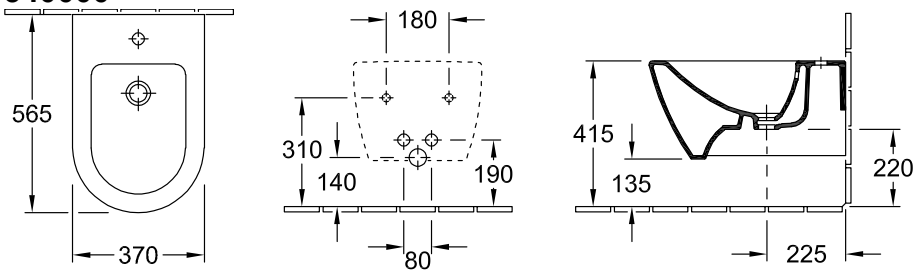

BIDET WALL-MOUNTED SUBWAY 2.0

PRODUCT INFORMATION

1 . POSITION

Model	540000
Collection	Subway 2.0
PROJECTS	DESIGN
Width	370 mm
Depth	565 mm
Weight	22 kg
description	Sanitary porcelain with fastening set for concealed fastening
Tap fitting / Tap hole remark	suitable for 1-hole tap fittings, tap hole punched out
Overflow remark	with overflow
Installation	wall-mounted
material	Sanitary porcelain
Specification texts	Subway 2.0; Bidet; Sanitary porcelain; Size: 370 x 565 mm; suitable for 1-hole tap fittings, tap hole punched out; with overflow; wall-mounted; with fastening set for concealed fastening

TECHNICAL DRAWINGS

540000