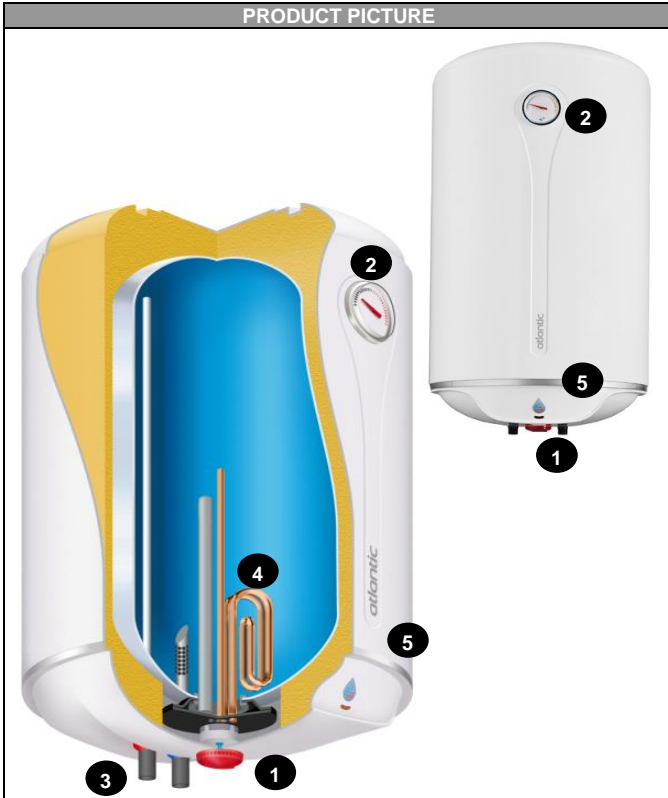

BRAND : ATLANTIC

LAST UPDATED : 29/03/2021

REF.	DESCRIPTION	VM / HM	CAPACITY	ELEMENT	OUTPUT (W)	VOLTAGE
831093	ATL 030 WM AMO OPROP 1.2KW	VM	030L	Sheathed	1200W	230V
841201	ATL 050 WM AMO OPROP 2KW	VM	050L	Sheathed	2000W	230V
851179	ATL 080 WM AMO OPROP 2KW	VM	080L	Sheathed	2000W	230V
861216	ATL 100 WM AMO OPROP 2KW	VM	100L	Sheathed	2000W	230V
861213	ATL 120 WM AMO OPROP 2KW	VM	120L	Sheathed	2000W	230V

THERMOSTAT
Mechanical TSE

1. INTERFACE TYPE
Bottom red knob

2. THERMOMETER
Atlantic Silver

3. SAFETY DEVICE
Valvula 8 bars

COLOR BELOW
White

DIELECTRIC UNION
Dielectric plastic x 1

INSTRUCTION BOOK
Universal 9954-0974
Old instruction 9954-0895

COMMENT / OTHER