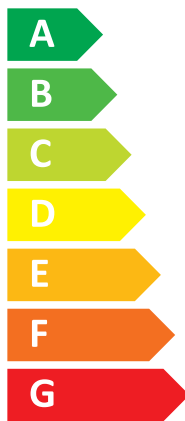

ENERG

енергия · ενεργεια

Y IJA

IE IA

Indoor unit E*ST20C-**C (W)

Outdoor unit PUHZ-SHW80VAA (-BS)

A⁺⁺

A

Two icons showing sound power levels. The top icon shows a house with a speaker and the text "40 dB". The bottom icon shows a house with a speaker and the text "59 dB".

A legend with three colored squares and their corresponding power consumption values: a dark blue square for "09 kW", a medium blue square for "09 kW", and a light blue square for "09 kW".