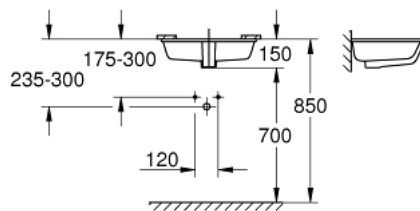

39 480 00H Cube Ceramic Under-counter wash basin 50

https://www.grohe.co.uk/en_gb/cube-ceramic-under-counter-wash-basin-50-3948000H.html

- installation from below
- with overflow
- 492 x 370 mm
- including fixation set
- sanitary ware
- With **PureGuard** hygiene coating
(anti-stick coating and anti-bacterial glazing)