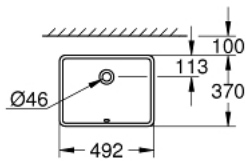

39 480 00H Cube Ceramic Under-counter wash basin 50

https://www.grohe.co.uk/en_gb/cube-ceramic-under-counter-wash-basin-50-3948000H.html

- installation from below
- with overflow
- 492 x 370 mm
- including fixation set
- sanitary ware
- With **PureGuard** hygiene coating
(anti-stick coating and anti-bacterial glazing)