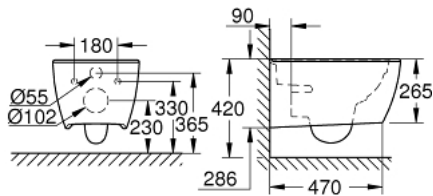

39 571 00H Wall hung WC

https://www.grohe.co.uk/en_gb/wall-hung-wc-3957100H.html

- for concealed cistern
- wash down
- rimless
- horizontal outlet
- flush volume 6/3 l
- including fixation set
- sanitary ware
- fully skirted with invisible fixation
- With **PureGuard** hygiene coating
(anti-stick coating and anti-bacterial glazing)
- compatible with seat and cover 39 576 000 (standard) or 39 577 000 (soft close)