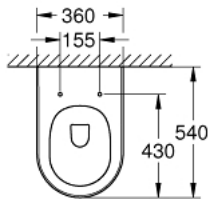

39 571 00H Wall hung WC

https://www.grohe.co.uk/en_gb/wall-hung-wc-3957100H.html

- for concealed cistern
- wash down
- rimless
- horizontal outlet
- flush volume 6/3 l
- including fixation set
- sanitary ware
- fully skirted with invisible fixation
- With **PureGuard** hygiene coating
(anti-stick coating and anti-bacterial glazing)
- compatible with seat and cover 39 576 000 (standard) or 39 577 000 (soft close)