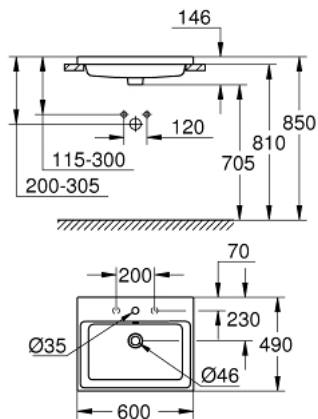

39 479 00H **Cube Ceramic Counter basin 60**

https://www.grohe.co.uk/en_gb/cube-ceramic-counter-basin-60-3947900H.html

- flat back side glazed
- built-in
- 1 hole punched, 2 holes pre-punched
- with overflow
- 605 x 490 mm
- **walls fixings not included**
- including fixation set
- sanitary ware
- With **PureGuard** hygiene coating
(anti-stick coating and anti-bacterial glazing)