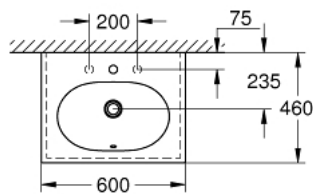

39 568 00H Vanity basin 60

https://www.grohe.co.uk/en_gb/vanity-basin-60-3956800H.html

- wall hung
- 1 hole punched, 2 holes pre-punched
- with overflow on opposite site to faucet
- suitable for vanity units
- 600 x 460 mm
- sanitary ware
- With **PureGuard** hygiene coating
(anti-stick coating and anti-bacterial glazing)