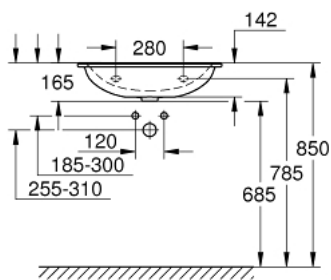

39 568 00H Vanity basin 60

https://www.grohe.co.uk/en_gb/vanity-basin-60-3956800H.html

- wall hung
- 1 hole punched, 2 holes pre-punched
- with overflow on opposite site to faucet
- suitable for vanity units
- 600 x 460 mm
- sanitary ware
- With **PureGuard** hygiene coating
(anti-stick coating and anti-bacterial glazing)