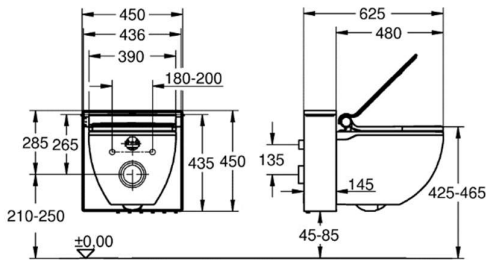

SENSIA ISG
MODEL # 39111LPO

Pure Freude
an Wasser

GROHE

- GROHE Hygiene decalcification program, unique 70°C hot water cleaning for entire water system, automatic shower cleaning before and after every use
- **GROHE DreamSpray technology:**
- circuit separat de apă pentru dușul feminin
- aerated shower spray
- jet oscilatoriu (mecanism de pulverizare automat înainte și revers)
- jet cu pulsații pentru masaj
- intensitatea dușului ajustabilă
- curățare automată a duzelor de duș cu apă proaspătă pre- și post-clătire
- warm water with adjustable temperature

- **Funcții suplimentare:**
- uscător cu aer cald cu funcție de ajustare a temperaturii
- extracție a mirosurilor cu filtru
- Duroplast WC seat and lid with soft close function
- push and turn seat control operation
- 4 programmable user profiles for remote controller
- întrerupător de rețea
- inside night lighting
- circuit alimentare cu apă și curent electric ascunde

- **include:**
- touchscreen remote control with wall-mounted holder
- batteries for remote controller
- active carbon filter
- fixing and connecting material
- țeavă de spălare
- installation guide, manual
- cablu cu element de conectare la sistem
- pressure 0.1 - 1.0 MPa (1 - 10 bar)
- nominal voltage 220-240 V AC 1400 W
- frecvența principală 50-60 Hz
- protecție tip IPX4
- complying with EN 1717/13077
- certificat CE
- **LPO:**
- alpine white ceramic, seat and lid
- matt chrome housing