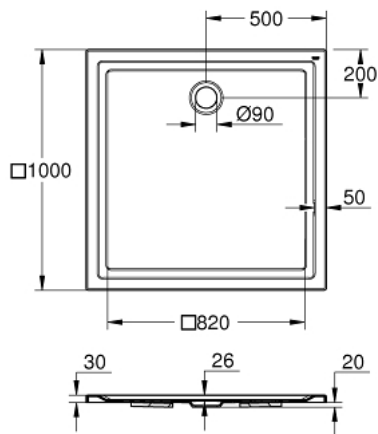

## 39 300 000 Acrylic shower tray 1000 x 1000

[https://www.grohe.co.uk/en\\_gb/acrylic-shower-tray-1000-x-1000-39300000.html](https://www.grohe.co.uk/en_gb/acrylic-shower-tray-1000-x-1000-39300000.html)

- dimensions: 1000 x 1000 mm
- depth: 30 mm
- material: acrylic
- diameter of waste outlet: 90 mm
- recommended GROHE waste sets: 49 533 000 (vertical) and 49 534 000 (horizontal), sold separately
- recommended installation material:
- MEPA universal shower tray base unit BW 5 (# 150130) and wall rails for shower trays (# 190032)  
or  
MEPA mounting frame SF (# 150183)
- rim sealing (# 180040)
- recommended Poresta installation set # 17014416
- recommended Schedel installation set SD 90083