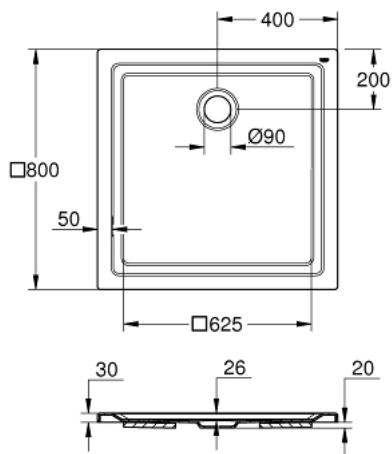

39 302 000 Acrylic shower tray 800 x 800

https://www.grohe.co.uk/en_gb/acrylic-shower-tray-800-x-800-39302000.html

- dimensions: 800 x 800 mm
- depth: 30 mm
- material: acrylic
- diameter of waste outlet: 90 mm
- recommended GROHE waste sets: 49 533 000 (vertical) and 49 534 000 (horizontal), sold separately
- recommended installation material:
- MEPA universal shower tray base unit BW 5 (# 150130) and wall rails for shower trays (# 190032) or MEPA mounting frame SF (# 150183)
- rim sealing (# 180040)
- recommended Poresta installation set # 17014411
- recommended Schedel installation set SD 90080