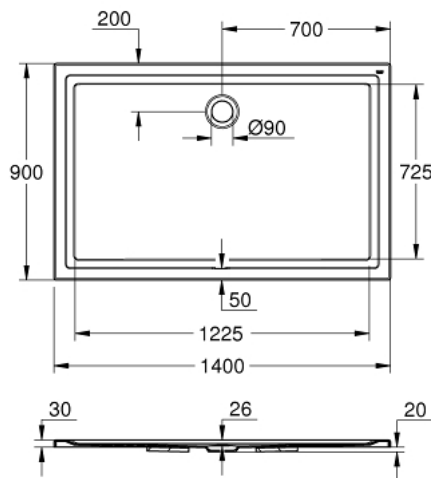

39 307 000 Acrylic shower tray 900 x 1400

https://www.grohe.co.uk/en_gb/acrylic-shower-tray-900-x-1400-39307000.html

- dimensions: 900 x 1400 mm
- depth: 30 mm
- material: acrylic
- diameter of waste outlet: 90 mm
- recommended GROHE waste sets: 49 533 000 (vertical) and 49 534 000 (horizontal), sold separately
- recommended installation material:
- MEPA mounting frame SF (# 150181)
- height adjustment easy lift (# 150193)
- wall rails for shower trays (# 190032)
- rim sealing (# 180040)
- recommended Poresta installation set # 17014415
- recommended Schedel installation set SD 90086