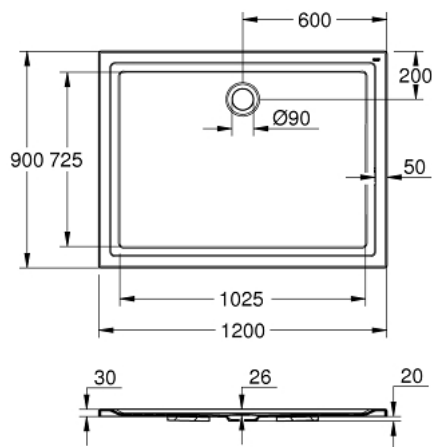

## 39 308 000 Acrylic shower tray 900 x 1200

[https://www.grohe.co.uk/en\\_gb/acrylic-shower-tray-900-x-1200-39308000.html](https://www.grohe.co.uk/en_gb/acrylic-shower-tray-900-x-1200-39308000.html)

- dimensions: 900 x 1200 mm
- depth: 30 mm
- material: acrylic
- diameter of waste outlet: 90 mm
- recommended GROHE waste sets: 49 533 000 (vertical) and 49 534 000 (horizontal), sold separately
- recommended installation material:
- MEPA mounting frame SF (# 150183)
- extension set MR SF (# 150194)
- height adjustment easy lift (# 150193)
- wall rails for shower trays (# 190032)
- rim sealing (# 180040)
- recommended Poresta installation set # 17014414
- recommended Schedel installation set SD 90085