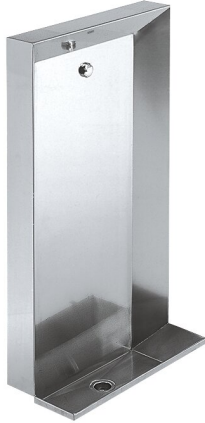

## KWC CAMPUS Urinal stand

Modell-Linie: **CAMPUS | BS550**  
WCs and urinals | Trough urinal

### KWC-No.

**2000100030**

Dimensions 600 x 1076 x 260 mm (W x H x D)

**2000100031**

Dimensions 1200 x 1076 x 260 mm (W x H x D)

**2000100032**

Width 1800 mm

### overall width

600 mm

1,200 mm

1,800 mm

Floor standing urinal, stainless steel, surface satin finished, material thickness 1.5 mm, back inlet button spreaders 1/2" at 600 mm spacings, 1 1/2" flat perforated waste.

Dimensions 600 x 1076 x 260 mm (W x H x D)