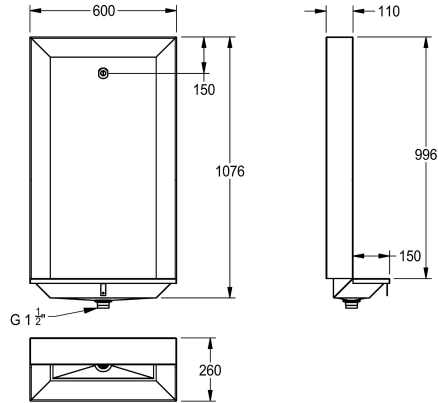

### KWC-No.

**2000100030**

Dimensions 600 x 1076 x 260 mm (W x H x D)

**2000100031**

Dimensions 1200 x 1076 x 260 mm (W x H x D)

**2000100032**

Width 1800 mm

### overall width

600 mm

1,200 mm

1,800 mm

Floor standing urinal, stainless steel, surface satin finished, material thickness 1.5 mm, back inlet button spreaders 1/2" at 600 mm spacings, 1 1/2" flat perforated waste.

Dimensions 600 x 1076 x 260 mm (W x H x D)

G 1/2 B
stainless steel
1.4301 Chrome Nickel steel V2A
1.5 mm
2 Liter
G 1 1/2
260 mm
1,076 mm
600 mm
satin finished
water flushed
wall and floor mounting
urinal stand
flat perforated waste
concealed
concealed