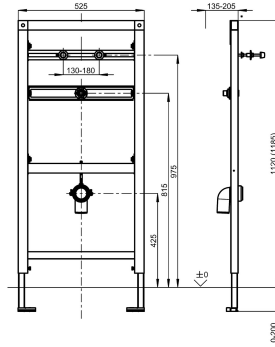

KWC AQUAFIX

Urinal installation frame for stainless steel urinals with siphon control

Modell-Linie: AQUAFIX | CMPX136

Installation frames | Installation units urinals

KWC-No.

2030020069

Installation frame for urinals with trap control

AQUAFIX urinal installation frame for stainless steel urinals with siphon control, self-supporting powder coated steel frame construction, TÜV-tested, for individual mounting for dry-wall lining, height adjustable fastening of objects, height adjustable fitting connection and outlet mount, premounted for KWC urinal CMPX538,

sound-insulated wall duct G 1/2, universal outlet bend DN 50, urinal fastening bolts, building protection and fixing material.

Dimensions 525 x 1120 mm (W x H)

Technical Data

application
barrier-free
Built-in fitting model
height adjustment
diameter nominal
material
minimum wall thickness
type of mixing
outlet size
overall depth
overall height
overall width
type
type of mounting

urinal flush valve
No
Built-in section
200 mm
DN 15
steel
135 mm
No
DN 50
135 mm
1,120 mm
525 mm
installation element
wall and floor mounting

Optional Accessories

KWC AQUAFIX

Urinal installation frame for stainless steel urinals with siphon control