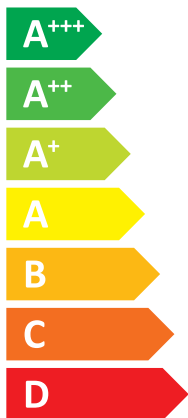

ENERG

енергия · ενεργεια

ATLANTIC

522840

A+

B

Two icons showing sound power levels: a speaker icon with a house inside and a house icon with a speaker inside.

46 dB

69 dB

Legend for power consumption levels:

- 8 kW (dark blue square)
- 6 kW (medium blue square)
- 7 kW (light blue square)