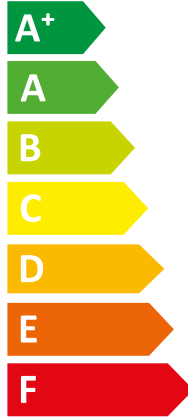

ENERG  
енергия · ενεργεια

Vaillant

VWF 118/4

A<sup>++</sup>

A

Two icons showing sound power levels. The top icon shows a speaker inside a house with the text "46 dB". The bottom icon shows a speaker outside a house with the text "0 dB".

A legend with three colored squares and their corresponding power consumption values: a dark blue square for "11 kW", a medium blue square for "11 kW", and a light blue square for "11 kW".