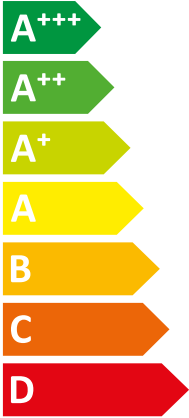

ENERG  
енергия · ενεργεια

Vaillant

VWF 118/4

A<sup>++</sup>

A

Two icons showing sound power levels. The top icon shows a speaker inside a house with the text "46 dB". The bottom icon shows a speaker outside a house with the text "0 dB".

A legend with three colored squares and their corresponding power consumption values: a dark blue square for "11 kW", a medium blue square for "11 kW", and a light blue square for "11 kW".