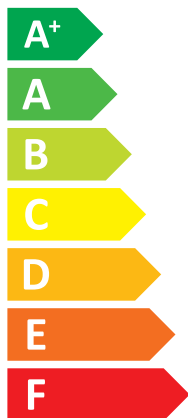

ENERG

енергия · ενεργεια

PUHZ-SHW112YA

Mitsubishi Electric A /

A++

A+

Two icons showing sound power levels: a speaker inside a house icon labeled **40 dB**, and a speaker outside a house icon labeled **60 dB**.

- 11 kW
- **13 kW**
- 11 kW

ENERG

енергия · ενεργεια

PUHZ-SHW140YH

Mitsubishi Electric A /

A++

A+

40 dB

A++

A+

Two icons showing sound power level: a speaker inside a house icon with the value **40 dB**, and a speaker outside a house icon with the value **59 dB**.

Legend for energy consumption (kW) with three categories: dark blue square for 9 kW, medium blue square for 9 kW, and light blue square for 9 kW.