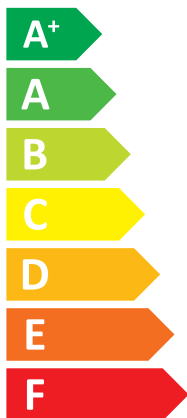

ENERG

енергия · ενεργεια

PUHZ-SHW112YA

Mitsubishi Electric A /

A++

A+

Two icons showing sound power levels: a speaker inside a house icon labeled **40 dB**, and a speaker outside a house icon labeled **60 dB**.

A++

A+

Two icons showing sound power level: a speaker inside a house icon with the value **40 dB**, and a speaker outside a house icon with the value **59 dB**.

Legend for energy consumption (kW) with three categories: dark blue square for 9 kW, medium blue square for 9 kW, and light blue square for 9 kW.