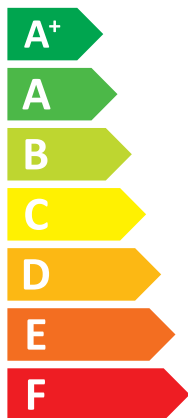

ENERG

енергия · ενεργεια

PUHZ-SHW112YA

Mitsubishi Electric A /

A++

A+

Two icons showing sound power levels: a speaker inside a house icon labeled **40 dB**, and a speaker outside a house icon labeled **60 dB**.

A++

A+

Two icons showing sound power level: a speaker inside a house icon with the value **40 dB**, and a speaker outside a house icon with the value **59 dB**.

Legend for energy consumption (kW) with three categories: dark blue square for 9 kW, medium blue square for 9 kW, and light blue square for 9 kW.