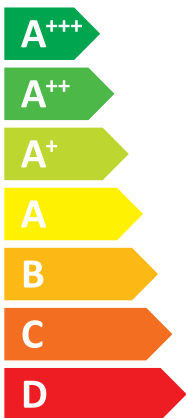

ENERG

енергия · ενεργεια

PUHZ-SHW112YA

Mitsubishi Electric A /

A++

A+

Two icons showing sound power levels: a speaker inside a house icon labeled **40 dB**, and a speaker outside a house icon labeled **60 dB**.

A++

A+

Two icons showing sound power level: a speaker inside a house icon with the value **40 dB**, and a speaker outside a house icon with the value **59 dB**.

Legend for energy consumption (kW) with three categories: dark blue square for 9 kW, medium blue square for 9 kW, and light blue square for 9 kW.