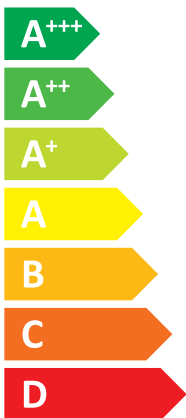

ENERG

енергия · ενεργεια

PUHZ-SHW112YA

Mitsubishi Electric A /

A++

A+

Two icons showing sound power levels: a speaker inside a house icon labeled **40 dB**, and a speaker outside a house icon labeled **60 dB**.

- 11 kW
- **13 kW**
- 11 kW

ENERG

енергия · ενεργεια

PUHZ-SHW140YH

Mitsubishi Electric A /

A++

A+

40 dB

A++

A+

Two icons showing sound power level: a speaker inside a house icon with the value **40 dB**, and a speaker outside a house icon with the value **59 dB**.

Legend for energy consumption (kW) with three categories: dark blue square for 9 kW, medium blue square for 9 kW, and light blue square for 9 kW.