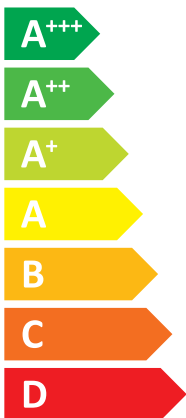

ENERG

енергия · ενεργεια

SUZ-SHWM40VAH

Mitsubishi Electric (-SC) /

A++

A+

Two icons showing sound power level: a speaker inside a house and a house with a speaker. Below the first icon is the text **41 dB**, and below the second icon is the text **58 dB**.

A legend for energy consumption in kW, shown as colored squares: dark blue for 5 kW, medium blue for 5 kW, and light blue for 4 kW.

ENERG

енергия · ενεργεια

SUZ-SHWM60VAH

Mitsubishi Electric (-SC) /

A++

A+

Two icons showing sound power levels: a speaker inside a house icon with the value **41 dB**, and a speaker outside a house icon with the value **60 dB**.

A legend for power consumption with three colored squares: dark blue for **6 kW**, medium blue for **6 kW**, and light blue for **6 kW**.