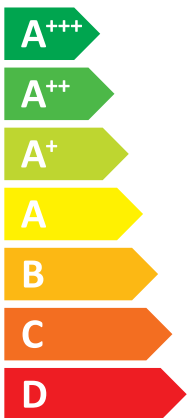

ENERG

енергия · ενεργεια

PUHZ-SHW140YH

Mitsubishi Electric A /

A++

A+

40 dB

70 dB

kW

ENERG

енергия · ενεργεια

PUHZ-SHW140YH

Mitsubishi Electric A /

A++

A

Two sound power level icons. The top one shows a speaker inside a house with the text "40 dB". The bottom one shows a speaker outside a house with the text "70 dB".