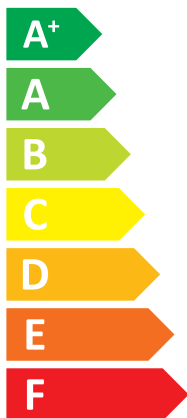

ENERG

енергия · ενεργεια

PUHZ-SHW140YH

Mitsubishi Electric A /

A++

A+

40 dB

70 dB

kW

ENERG

енергия · ενεργεια

PUHZ-SHW140YH

Mitsubishi Electric A /

A++

A

Two sound power level icons. The top one shows a speaker inside a house with the text "40 dB". The bottom one shows a speaker outside a house with the text "70 dB".