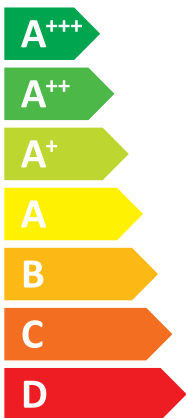

ENERG

енергия · ενεργεια

PUHZ-SHW140YH

Mitsubishi Electric A /

A++

A+

40 dB

70 dB

kW

ENERG

енергия · ενεργεια

PUHZ-SHW140YH

Mitsubishi Electric A /

A++

A

Two sound power level icons. The top one shows a speaker inside a house with the text "40 dB". The bottom one shows a speaker outside a house with the text "70 dB".