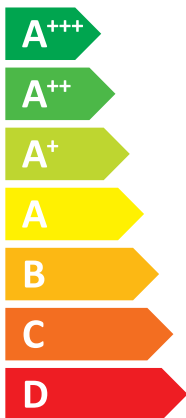

### Mitsubishi Electric (-SC) /

**A++**

**A+**

Two icons showing sound power levels. The top icon shows a speaker inside a house with the value **41 dB**. The bottom icon shows a speaker outside a house with the value **60 dB**.

Legend for power consumption in kW, shown as three colored squares: dark blue for 6 kW, medium blue for 6 kW, and light blue for 6 kW.