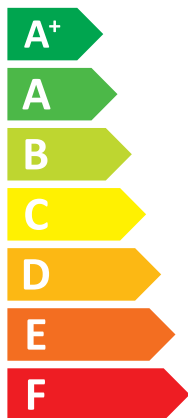

### Mitsubishi Electric (-SC) /

**A++**

**A+**

Two icons showing sound power levels. The top icon shows a speaker inside a house with the value **41 dB**. The bottom icon shows a speaker outside a house with the value **60 dB**.

Legend for power consumption in kW, shown as three colored squares: dark blue for 6 kW, medium blue for 6 kW, and light blue for 6 kW.