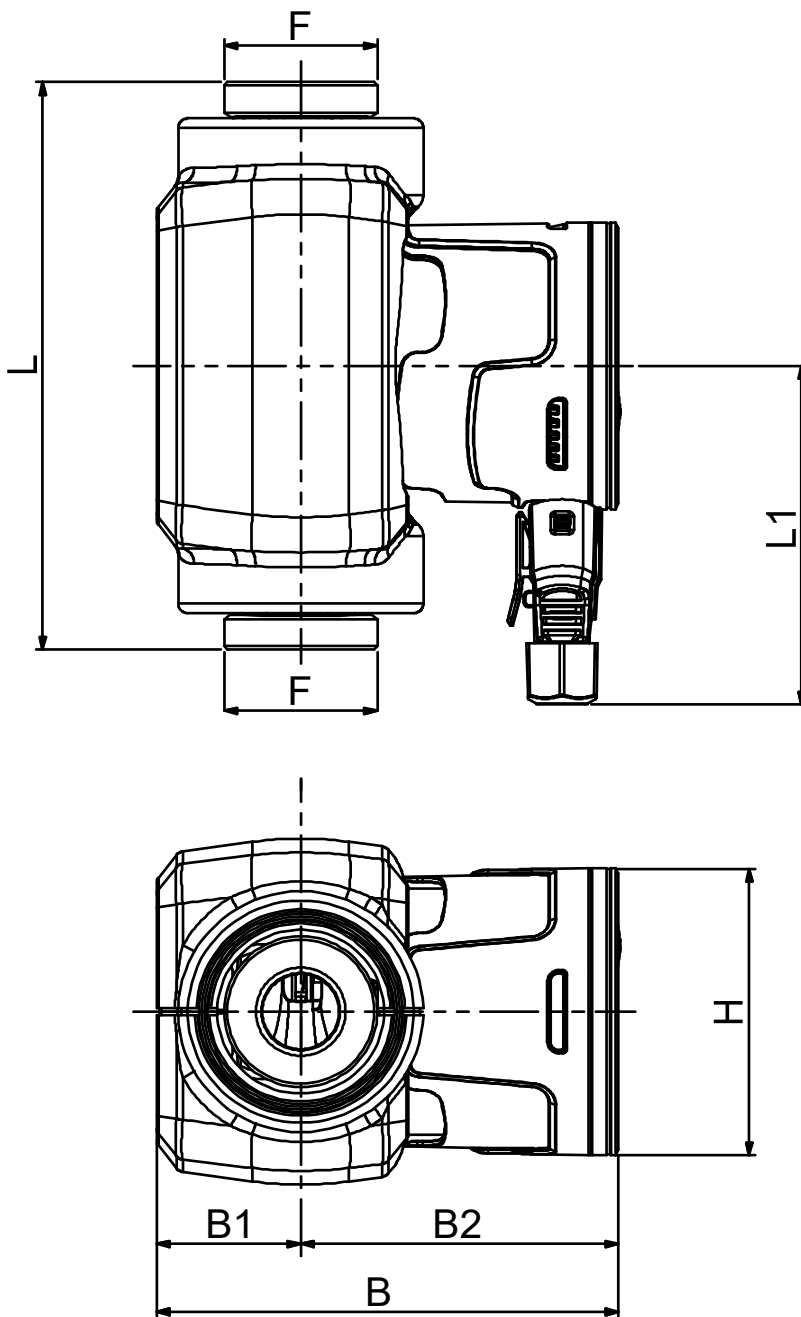

Curve tolerance according to ISO 9906

Dimensiuni de gabarit mm

B	144.1	L1	107.5				
B1	45						
B2	99.1						
F	2"						
H	91						
L	180						

Masa 2.38 kg

Racorduri pompa:

 Partea cu aspiratia: 2 " G
 Partea cu refularea: 2 " G

EVOSTA3 80/180 X

Dimensiuni in mm

1	B	144.1
2	B1	45
3	B2	99.1
4	F	2"
5	H	91
6	L	180
7	L1	107.5
8		
9		
10		
11		

Racorduri pompa:

Aspiratie
2" G
1000 kPa

Refulare
2" G
1000 kPa

MAIN_PROJECT_TITLE

BUSINESS_PROCESS_ID