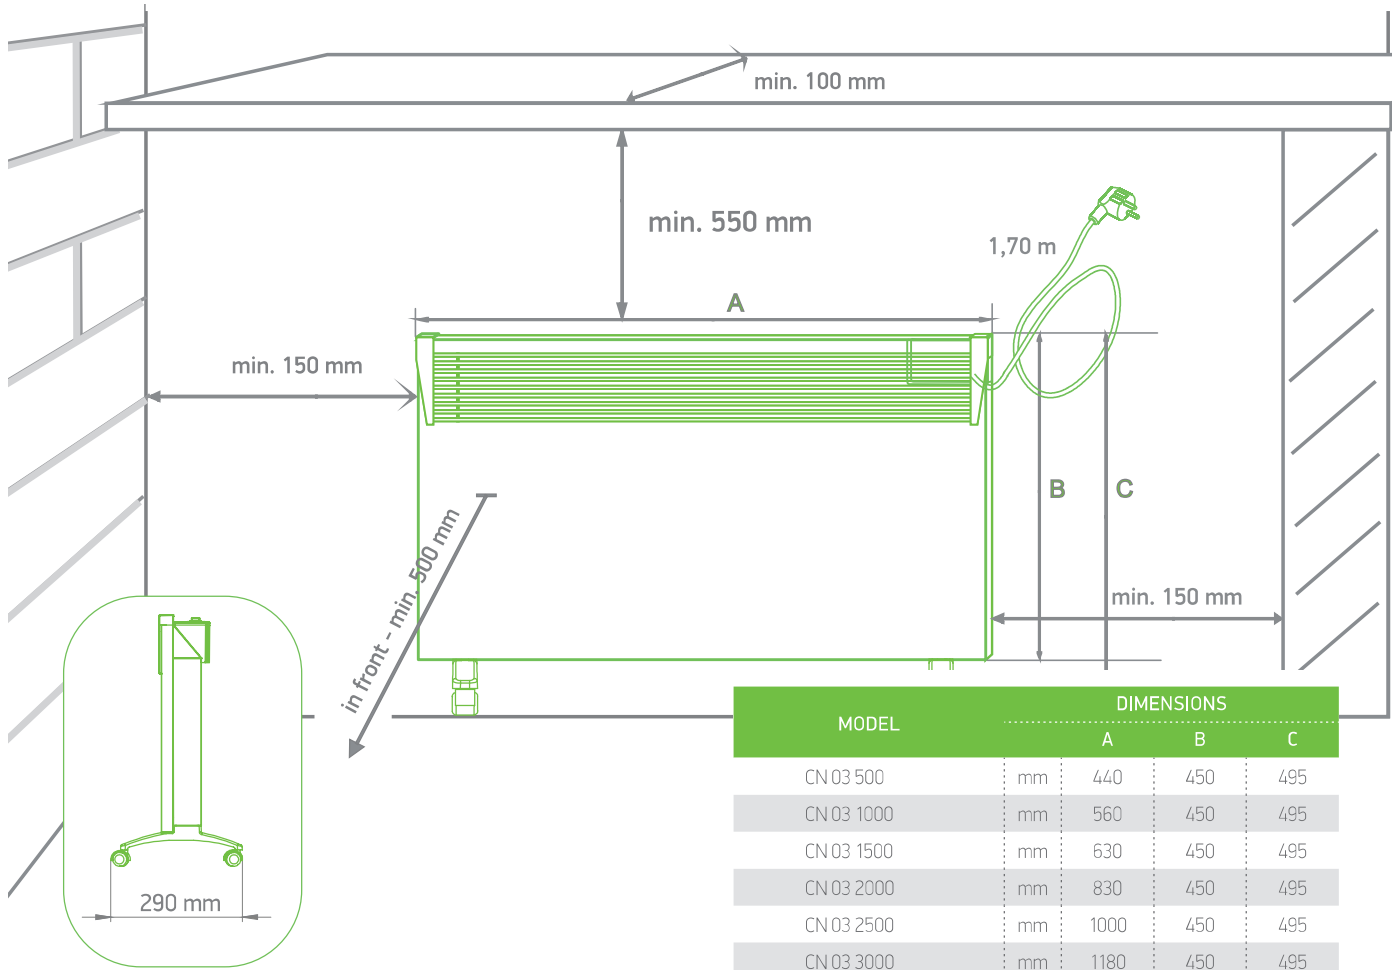

# Floor standing electric panel convectors | HeatEco (CN 03)

MODEL	DIMENSIONS		
	A	B	C
CN 03 500	mm 440	450	495
CN 03 1000	mm 560	450	495
CN 03 1500	mm 630	450	495
CN 03 2000	mm 830	450	495
CN 03 2500	mm 1000	450	495
CN 03 3000	mm 1180	450	495

MODEL	CN 03 050 MIS F	CN 03 100 MIS F	CN 03 150 MIS F	CN 03 200 MIS F	CN 03 250 MIS F	CN 03 300 MIS F
CODE	304814	304815	304816	304817	304818	304819
Maximum power	W 500	1000	1500	2000	2500	3000
Thermo regulator	mechanical	mechanical	mechanical	mechanical	mechanical	mechanical
For room up to*	m <sup>3</sup> 10-15	20-30	30-45	40-60	50-70	60-80
Heating area*	m <sup>2</sup> 4-6	8-12	12-18	16-24	20-28	24-32
<b>PRODUCT DIMENSIONS</b>						
Dimensions H x W x D	mm 450 x 440 x 90	450 x 560 x 90	450 x 630 x 90	450 x 830 x 90	450 x 1000 x 90	450 x 1180 x 90
<b>ACCESSORY</b>						
304484	Set of legs with casters for series CN 04 MIS and CN 03 MIS					