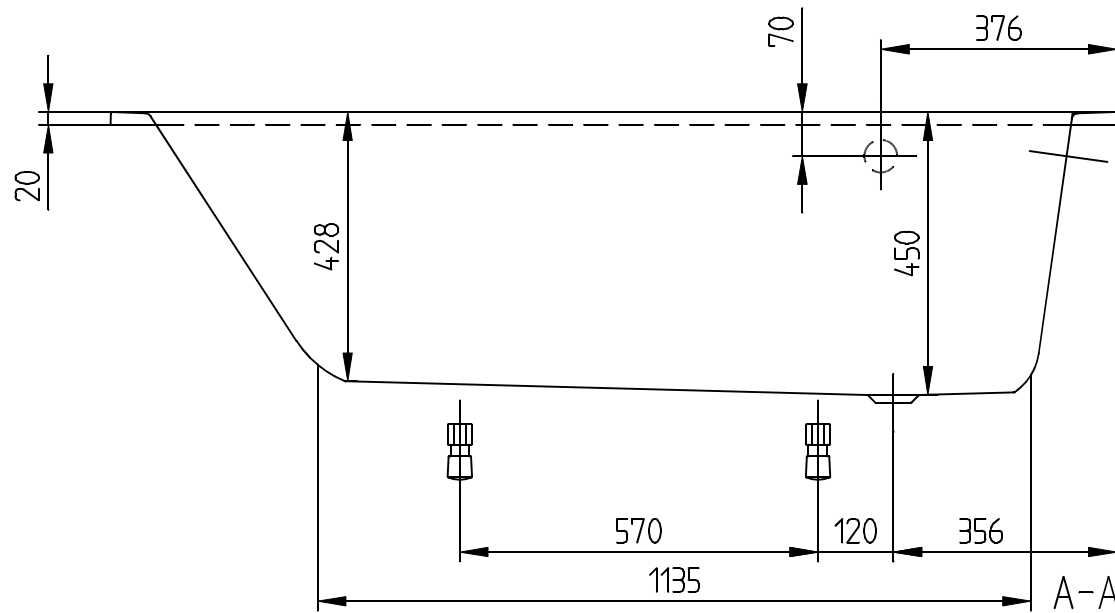

BATHS OBERON

PRODUCT INFORMATION

1 . POSITION

Article number	UBQ160OBE2V-01
Article title	Villeroy & Boch Oberon Rectangular bath, 1600 x 750 mm, White Alpin
Product designation	Rectangular bath
Collection	Oberon
PROJECTS	DESIGN
Assembly / Assembly type	built-in installation
Scope of delivery	1 x rectangular bath , 2 x bath support frame (self-adhesive), adjustable from 130 - 180 mm
Ordering information	Requires extended waste/overflow combination. Overflow hole possible in one of 3 different positions. Holesaw (for drilling the overflow hole) included.
Length in mm	1600
Width in mm	750
Height in mm	475
Interior depth	450
Weight in kg	35,40
Outlet / outlet	outlet at the foot end
Material	Quaryl®
Colour name	White Alpin
With feet/base	Yes
With panel	No
With overflow	Yes
With bath support	No
Capacity	125
Number of people	1
For handle mounting	Yes
Anti-slip class	Anti-slip class A
Seat unit	1
EAN number	8712335286234

COLOUR

COLOUR DESIGNATION

White Alpin

OBERON 1600x7500
UBQ160BE2V

V02/ 25-02-2020