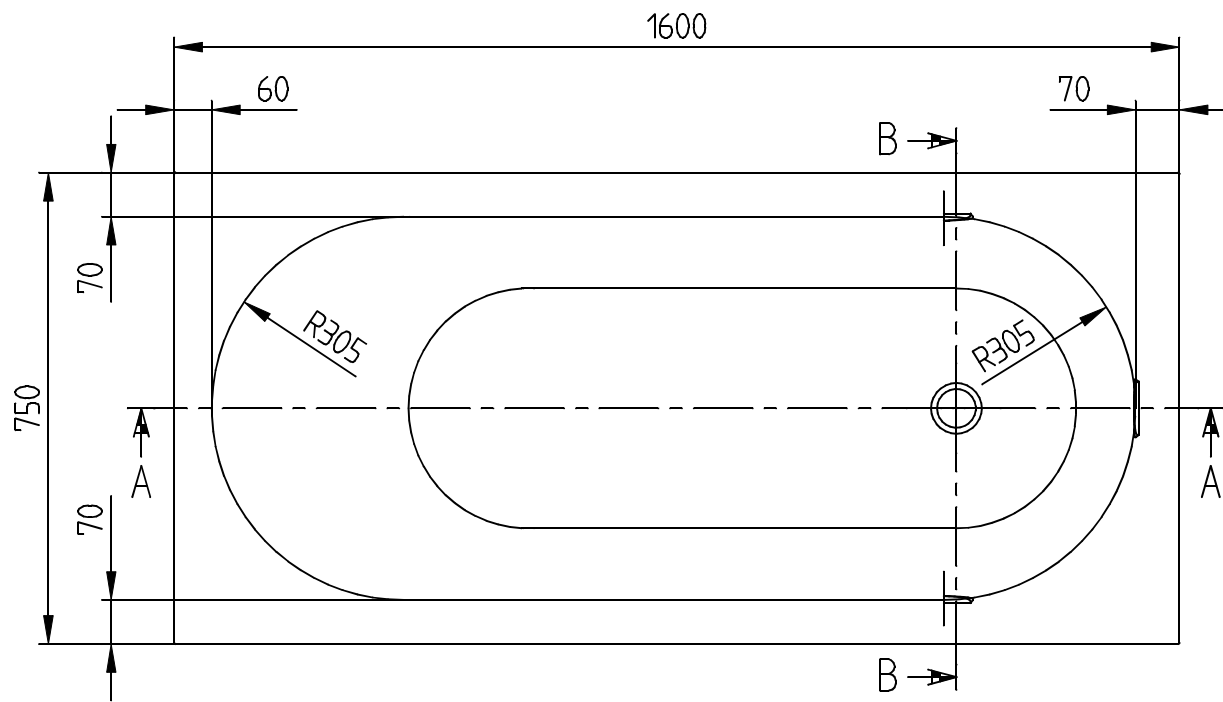

BATHS OBERON

PRODUCT INFORMATION

1 . POSITION

Article number	UBQ160OBE2V-01
Article title	Villeroy & Boch Oberon Rectangular bath, 1600 x 750 mm, White Alpin
Product designation	Rectangular bath
Collection	Oberon
PROJECTS	DESIGN
Assembly / Assembly type	built-in installation
Scope of delivery	1 x rectangular bath , 2 x bath support frame (self-adhesive), adjustable from 130 - 180 mm
Ordering information	Requires extended waste/overflow combination. Overflow hole possible in one of 3 different positions. Holesaw (for drilling the overflow hole) included.
Length in mm	1600
Width in mm	750
Height in mm	475
Interior depth	450
Weight in kg	35,40
Outlet / outlet	outlet at the foot end
Material	Quaryl®
Colour name	White Alpin
With feet/base	Yes
With panel	No
With overflow	Yes
With bath support	No
Capacity	125
Number of people	1
For handle mounting	Yes
Anti-slip class	Anti-slip class A
Seat unit	1
EAN number	8712335286234

COLOUR

COLOUR DESIGNATION

White Alpin

OBERON 1600x7500
UBQ160BE2V

V02/ 25-02-2020