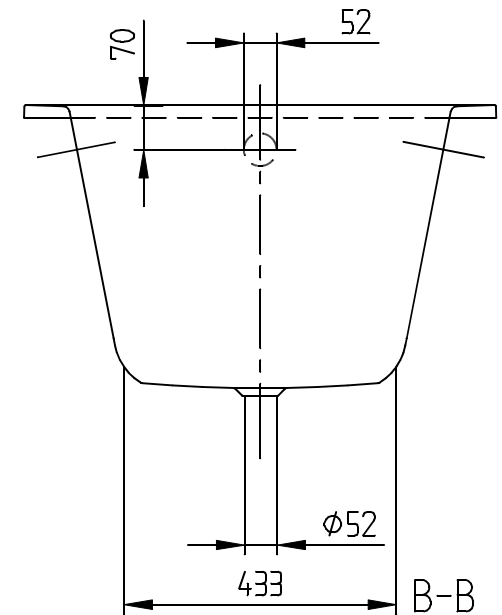

BATHS OBERON

PRODUCT INFORMATION

1 . POSITION

Article number	UBQ160OBE2V-01
Article title	Villeroy & Boch Oberon Rectangular bath, 1600 x 750 mm, White Alpin
Product designation	Rectangular bath
Collection	Oberon
PROJECTS	DESIGN
Assembly / Assembly type	built-in installation
Scope of delivery	1 x rectangular bath , 2 x bath support frame (self-adhesive), adjustable from 130 - 180 mm
Ordering information	Requires extended waste/overflow combination. Overflow hole possible in one of 3 different positions. Holesaw (for drilling the overflow hole) included.
Length in mm	1600
Width in mm	750
Height in mm	475
Interior depth	450
Weight in kg	35,40
Outlet / outlet	outlet at the foot end
Material	Quaryl®
Colour name	White Alpin
With feet/base	Yes
With panel	No
With overflow	Yes
With bath support	No
Capacity	125
Number of people	1
For handle mounting	Yes
Anti-slip class	Anti-slip class A
Seat unit	1
EAN number	8712335286234

COLOUR

COLOUR DESIGNATION

White Alpin

OBERON 1600x7500
UBQ160BE2V

V02/ 25-02-2020