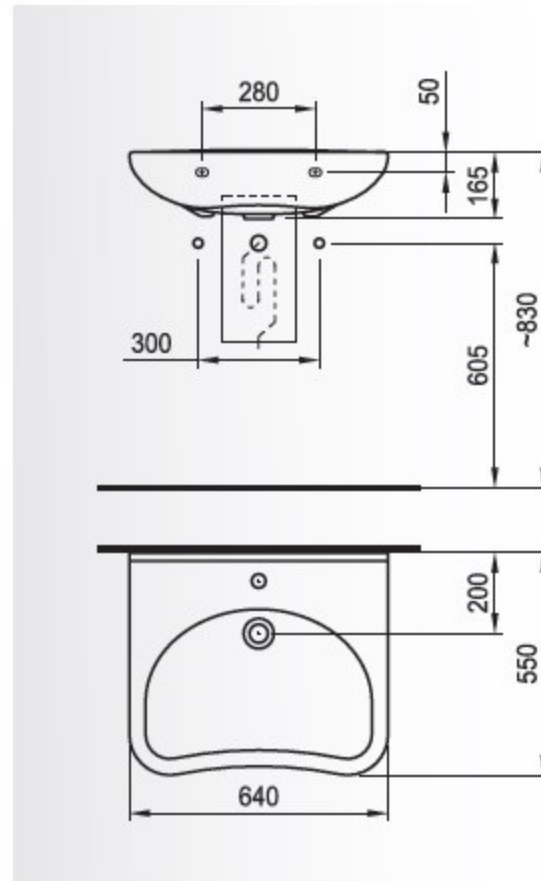

SET B-LIBERO N: WASHBASIN 640

special with one taphole

For disabled people

Recommended fixation kit

Item Number

WMCFB001C000001

Packaging: in box

Weight	Pcs/pallet
18,40 kg.	20

Item Number

H8137140001771

Colour

white