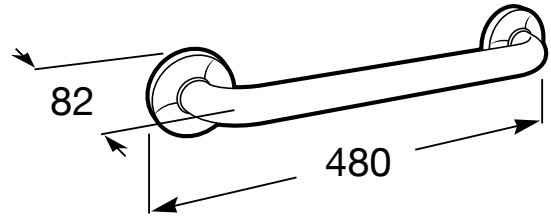

## FEATURES

Finish: White

Grab rail diameter (mm): 32

Installation type: Wall-mounted

Maximum weight supported (Kg): 150

Number of fixing points: 6

Shape: Straight

Vandal proof