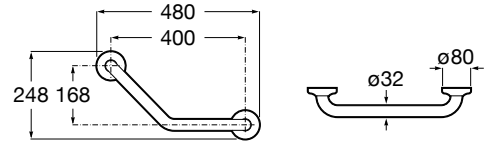

ACCESS

COMFORT - 135° angled grab bar white finish

TECHNICAL DRAWINGS

FEATURES

Angle: 135

Finish: White

Grab rail diameter (mm): 32

Installation type: Wall-mounted

Maximum weight supported (Kg): 150

Number of fixing points: 6

Shape: Angular

Vandal proof

Access

A collection aimed at groups with reduced mobility who seek ergonomic, versatile and sophisticated solutions for the bathroom space. Quality, functionality and design at the service of wellness, comfort and convenience for all needs.