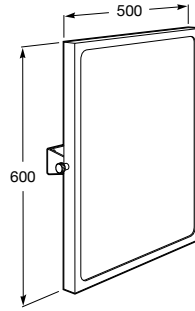

**ACCESS**

COMFORT - Tilting mirror safety glass with painted frame

TECHNICAL DRAWINGS**FEATURES**

Frame material: Stainless steel

Installation type: Wall-hung

Mirror orientation: Vertical

Shape: Rectangular