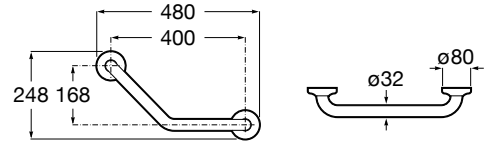

## FEATURES

Angle: 135

Finish: Polished

Grab rail diameter (mm): 32

Installation type: Wall-mounted

Material: Stainless steel

Maximum weight supported (Kg): 150

Number of fixing points: 6