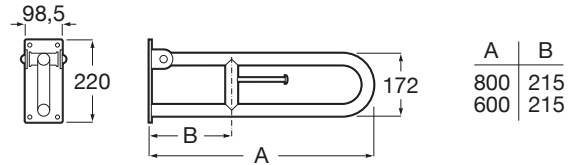

ACCESS

COMFORT - Folding grab bar with toilet roll holder white finish

TECHNICAL DRAWINGS

FEATURES

Clearance between rail and wall (mm): 50

Finish: White

Fixing kit: Included

Folding

Grab rail diameter (mm): 32

Installation type: Wall-mounted

Material: Metal

Maximum weight supported (Kg): 150

Number of fixing points: 2

Shape: Straight

Vandal proof