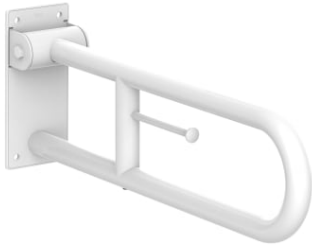

ACCESS

COMFORT - Folding grab bar with toilet roll holder white finish

TECHNICAL DRAWINGS

FEATURES

Clearance between rail and wall (mm): 50

Finish: White

Fixing kit: Included

Folding

Grab rail diameter (mm): 32

Installation type: Wall-mounted

Material: Metal

Maximum weight supported (Kg): 150

Number of fixing points: 2

Shape: Straight

Vandal proof