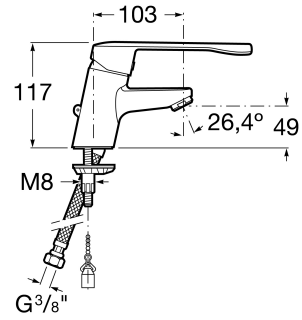

VICTORIA

PRO - Basin mixer with chain connector. Handle for People with Reduced Mobility.

TECHNICAL DRAWINGS

FEATURES

- Application place: Basin
- Faucet type: Single-lever
- Finish: Chrome
- Flexible supply hoses included
- Handle position: Top
- Installation type: Deck-mounted
- Recommended for public spaces
- Waste type: With chain connector
- With chain connector