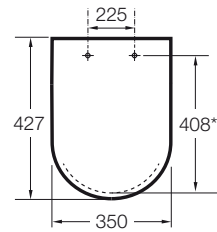

THE GAP

SQUARE - Compact toilet seat and cover

TECHNICAL DRAWINGS

FEATURES

Compact seat / cover

Hinge material: Stainless steel

Quick release

Shape: Square