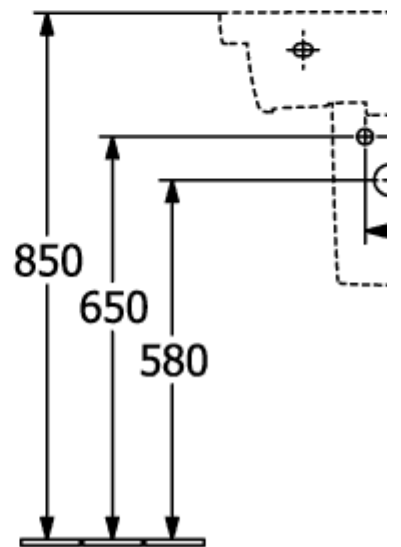

SUBWAY 3.0 WASHBASIN RECTANGLE

PRODUCT INFORMATION

Article title	Villeroy & Boch Subway 3.0 Washbasin, 550 x 440 x 165 mm, White Alpin, with overflow
Article number	4A705501
Assembly / Assembly type	wall-mounted
Scope of delivery	1 x vanity washbasin
Depth in mm	440
Width in mm	550
Height in mm	165
Interior depth	120
Collection	Subway 3.0
Suitable for	3-hole mixer
Material	Sanitary ceramics
surface	glossy
Colour name	White Alpin
With overflow	Yes
Shape	Rectangle
Colour designation	White Alpin
Antibacterial surface (with AntiBac)	No
Easy surface cleaning (CeramicPlus)	No
Number of tap holes punched through	1
Number of tap holes pre-drilled	2
Number of bowls	1

TECHNICAL DRAWINGS

4A705501

5243 00

5244 00

4A705501