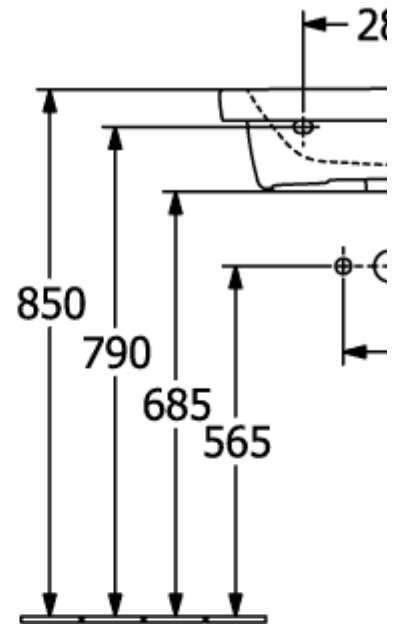

SUBWAY 3.0 WASHBASIN RECTANGLE

PRODUCT INFORMATION

Article title	Villeroy & Boch Subway 3.0 Washbasin, 550 x 440 x 165 mm, White Alpin, with overflow
Article number	4A705501
Assembly / Assembly type	wall-mounted
Scope of delivery	1 x vanity washbasin
Depth in mm	440
Width in mm	550
Height in mm	165
Interior depth	120
Collection	Subway 3.0
Suitable for	3-hole mixer
Material	Sanitary ceramics
surface	glossy
Colour name	White Alpin
With overflow	Yes
Shape	Rectangle
Colour designation	White Alpin
Antibacterial surface (with AntiBac)	No
Easy surface cleaning (CeramicPlus)	No
Number of tap holes punched through	1
Number of tap holes pre-drilled	2
Number of bowls	1

TECHNICAL DRAWINGS

4A705501

5243 00

5244 00

4A705501