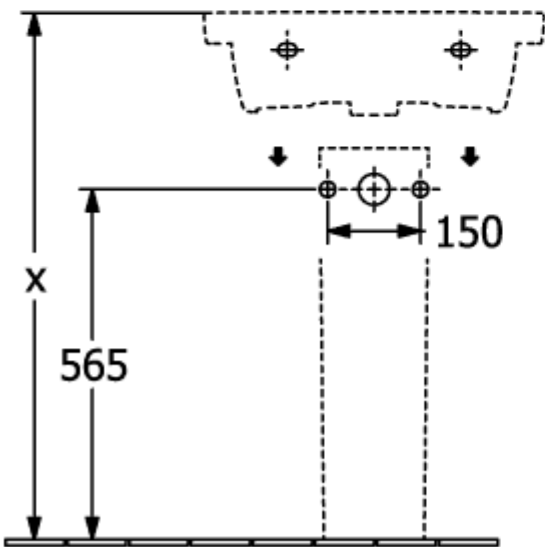

SUBWAY 3.0 WASHBASIN RECTANGLE

PRODUCT INFORMATION

Article title	Villeroy & Boch Subway 3.0 Washbasin, 550 x 440 x 165 mm, White Alpin, with overflow
Article number	4A705501
Assembly / Assembly type	wall-mounted
Scope of delivery	1 x vanity washbasin
Depth in mm	440
Width in mm	550
Height in mm	165
Interior depth	120
Collection	Subway 3.0
Suitable for	3-hole mixer
Material	Sanitary ceramics
surface	glossy
Colour name	White Alpin
With overflow	Yes
Shape	Rectangle
Colour designation	White Alpin
Antibacterial surface (with AntiBac)	No
Easy surface cleaning (CeramicPlus)	No
Number of tap holes punched through	1
Number of tap holes pre-drilled	2
Number of bowls	1

TECHNICAL DRAWINGS

4A705501

5243 00

5244 00

4A705501