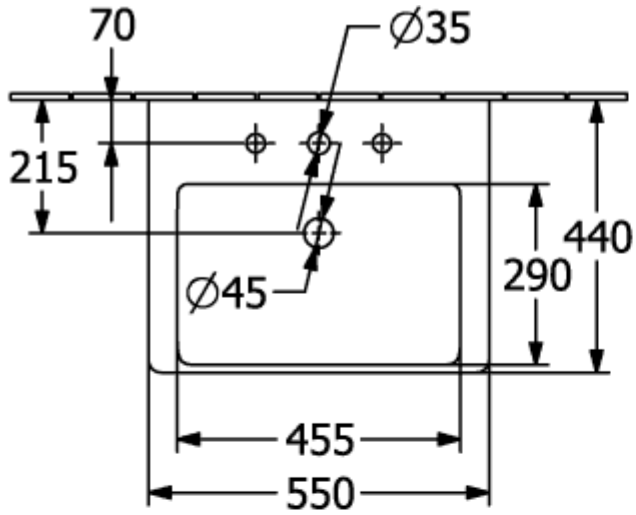

SUBWAY 3.0 WASHBASIN RECTANGLE

PRODUCT INFORMATION

Article title	Villeroy & Boch Subway 3.0 Washbasin, 550 x 440 x 165 mm, White Alpin, with overflow
Article number	4A705501
Assembly / Assembly type	wall-mounted
Scope of delivery	1 x vanity washbasin
Depth in mm	440
Width in mm	550
Height in mm	165
Interior depth	120
Collection	Subway 3.0
Suitable for	3-hole mixer
Material	Sanitary ceramics
surface	glossy
Colour name	White Alpin
With overflow	Yes
Shape	Rectangle
Colour designation	White Alpin
Antibacterial surface (with AntiBac)	No
Easy surface cleaning (CeramicPlus)	No
Number of tap holes punched through	1
Number of tap holes pre-drilled	2
Number of bowls	1

TECHNICAL DRAWINGS

4A705501

5243 00

5244 00

4A705501