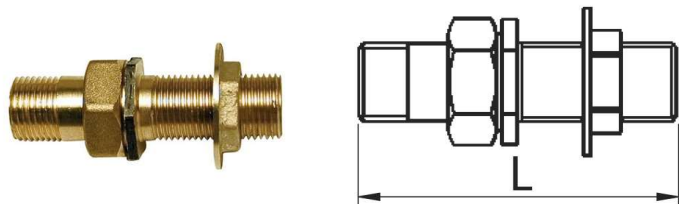

Bin long straight fitting

Art. 7690

Bin long straight fitting

Items

Code	Size (D)	Smooth	Pack	L
0769004000	1/2"	●	24	81.0
0769005000	3/4"	●	15	88.0
0769006000	1"	●	10	93.0
0769007000	1 1/4"	●	4	94.0
0769008000	1 1/2"	●	3	94.0
0769009000	2"	●	2	110.0

SMOOTH

- Yellow
- Chrome
- Nickel
- White

Working temperature: 0°C -100°C

Max working pressure: 10 bar

Male threads: ISO 7/1

Female threads: ISO 228