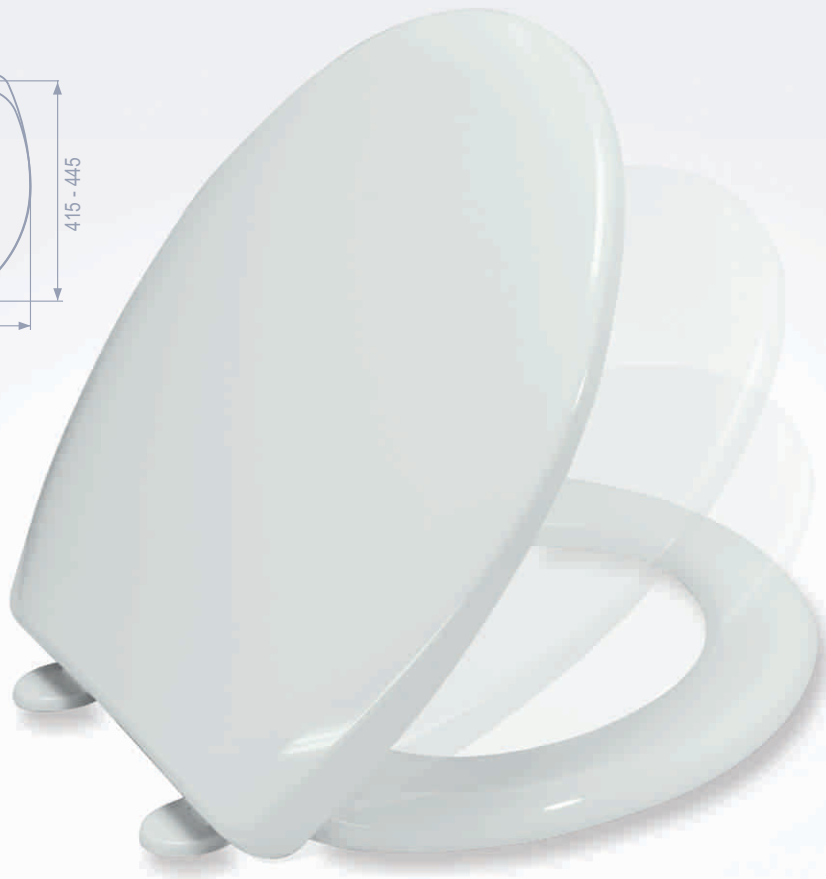

universal

antibacterial

adjustable
hinges

universal plus SC

antibacterial

adjustable
hinges

slowclose

universal / universal plus SC

S470T010 / S470V020