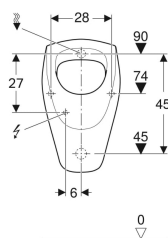

Geberit Selnova urinal, inlet from the rear, outlet to the rear

Example image

Application purposes

- For operating with automatic, water-saving flush
- For operation with manual or automatic flush actuation
- For concealed urinal flush controls
- For concealed urinal flush controls, hidden
- For exposed urinal flush controls, hidden

Characteristics

- Wall-hung

Scope of delivery

- Urinal ceramic

To order additionally

- Geberit fastening material for urinal, Kerafix
- Geberit fastening material for urinal, Kerafix

- With flush rim
- Hidden trap
- Hidden fastening
- Fulfils requirements in accordance with EN 13407

Technical data

Flush volume small, adjustment range	1 l
Product material	Vitreous china

Art. no.	Colour / surface	B	H	T	Inlet	Outlet	Aim
500.344.01.1	white	36 cm	61 cm	37 cm	rear	to the rear	no

Accessories