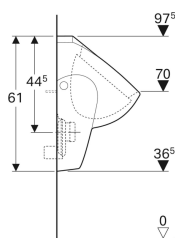

Geberit Selnova urinal, inlet from the rear, outlet to the rear

Example image

Application purposes

- For operating with automatic, water-saving flush
- For operation with manual or automatic flush actuation
- For concealed urinal flush controls
- For concealed urinal flush controls, hidden
- For exposed urinal flush controls, hidden

Characteristics

- Wall-hung

Scope of delivery

- Urinal ceramic

To order additionally

- Geberit fastening material for urinal, Kerafix
- Geberit fastening material for urinal, Kerafix

- With flush rim
- Hidden trap
- Hidden fastening
- Fulfils requirements in accordance with EN 13407

Technical data

Flush volume small, adjustment range	1 l
Product material	Vitreous china

Art. no.	Colour / surface	B	H	T	Inlet	Outlet	Aim
500.344.01.1	white	36 cm	61 cm	37 cm	rear	to the rear	no

Accessories