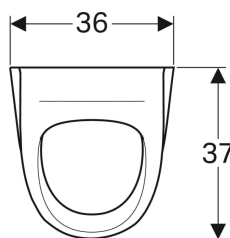

Geberit Selnova urinal, inlet from the rear, outlet to the rear

Example image

Application purposes

- For operating with automatic, water-saving flush
- For operation with manual or automatic flush actuation
- For concealed urinal flush controls
- For concealed urinal flush controls, hidden
- For exposed urinal flush controls, hidden

Characteristics

- Wall-hung

Scope of delivery

- Urinal ceramic

To order additionally

- Geberit fastening material for urinal, Kerafix
- Geberit fastening material for urinal, Kerafix

- With flush rim
- Hidden trap
- Hidden fastening
- Fulfils requirements in accordance with EN 13407

Technical data

Flush volume small, adjustment range	1 l
Product material	Vitreous china

Art. no.	Colour / surface	B	H	T	Inlet	Outlet	Aim
500.344.01.1	white	36 cm	61 cm	37 cm	rear	to the rear	no

Accessories