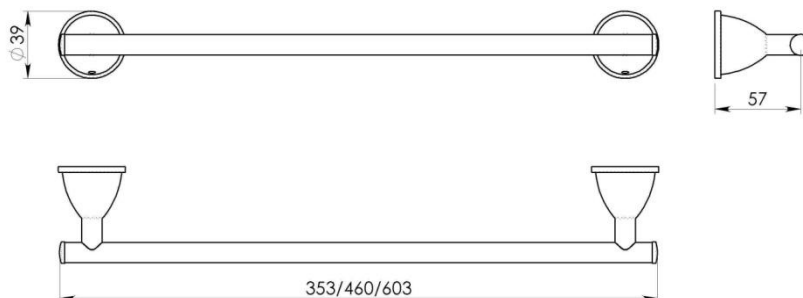

GE21-35/45/60

G- GENZIANA – Towel holder

Article vers. 35 cm

Net weight: **194 g**
Width: **353 mm**
Depth: **57 mm**
Height: **39 mm**

Article vers. 45 cm

Net weight: **248 g**
Width: **460 mm**
Depth: **57 mm**
Height: **39 mm**

Article vers. 60 cm

Net weight: **263 g**
Width: **603 mm**
Depth: **57 mm**
Height: **39 mm**

Chromed vers. 35 cm pkg

Type: **cardboard**
Gross weight: **300 g**
Width: **130 mm**
Depth: **55 mm**
Height: **440 mm**

White vers. 35 cm pkg

Type: **open box**
Gross weight: **324 g**
Width: **105 mm**
Depth: **60 mm**
Height: **450 mm**

Materiali

Cromall® wall plate
Chromed or white painted
(epoxy painting) Cromall®
cover and support
Chromed or white painted
(epoxy painting) AISI 201 bar
Chromed or white painted
(epoxy painting) ABS plugs

Other specifications

Wall plate dimension: **ø39 mm**
The article is provided with :
• 4 screws and 4 plugs

Chromed vers. 60 cm pkg

Type: **cardboard**
Gross weight: **325 g**
Width: **130 mm**
Depth: **55 mm**
Height: **690 mm**