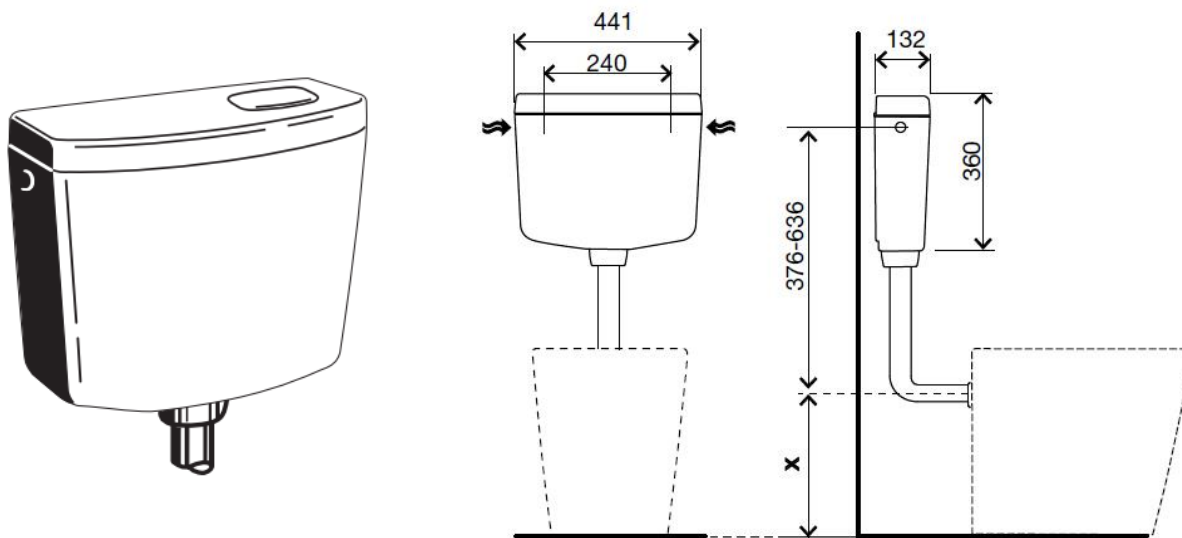

Technical Sheet

Gemma

Product Identification

461521

- Gemma

Definition and Application

- OLI exposed cistern to medium/low level installation

Technical Features

- Single flush (start/stop) 6 litres (adjustable to 7 litres in the inlet valve)
- Certified according to CE EN 14055 CL1
- Acoustic and anti-condensation internal lining
- 132mm thickness
- Stop valve G1/2" included – Two positions
- White PS material

Accessories

- 4 Flush pipe Ø50/40
- 1 Seal for flush pipe Ø40
- 1 Rubber seal
- 1 Washer
- 2 Suspension fasteners
- 2 Bushing 6mm
- 2 Screws Ø4,2X25