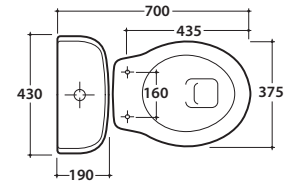

PAESTUM CERAMIC BAG-TANK CISTERN PA114BI

GLOBO

Cod. **PA114BI**

Ceramic bag-tank cistern 43.19 h43 cm. Weight 15 Kg

Cod. **BA007**

Dual flush chrome discharge mechanis with brass hose, high entrance. Weight 1,5 Kg

Cod. **VA128**

Spare pipe for BA007

Cod. **BA009**

Dual flush bronze discharge mechanis with brass hose, high entrance. Weight 1,5 Kg

Cod. **VA129**

Spare pipe for BA009

Cod. **BA008**

Dual flush gold discharge mechanis with brass hose, high entrance. Weight 1,5 Kg