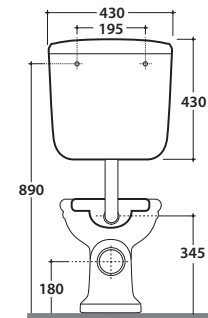

PAESTUM CERAMIC BAG-TANK CISTERN PA114BI

GLOBO

Cod. **PA114BI**

Ceramic bag-tank cistern 43.19 h43 cm. Weight 15 Kg

Cod. **BA007**

Dual flush chrome discharge mechanis with brass hose, high entrance. Weight 1,5 Kg

Cod. **VA128**

Spare pipe for BA007

Cod. **BA009**

Dual flush bronze discharge mechanis with brass hose, high entrance. Weight 1,5 Kg

Cod. **VA129**

Spare pipe for BA009

Cod. **BA008**

Dual flush gold discharge mechanis with brass hose, high entrance. Weight 1,5 Kg