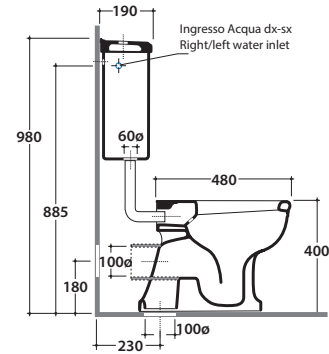

PAESTUM CERAMIC BAG-TANK CISTERN PA114BI

GLOBO

Cod. **PA114BI**

Ceramic bag-tank cistern 43.19 h43 cm. Weight 15 Kg

Cod. **BA007**

Dual flush chrome discharge mechanis with brass hose, high entrance. Weight 1,5 Kg

Cod. **VA128**

Spare pipe for BA007

Cod. **BA009**

Dual flush bronze discharge mechanis with brass hose, high entrance. Weight 1,5 Kg

Cod. **VA129**

Spare pipe for BA009

Cod. **BA008**

Dual flush gold discharge mechanis with brass hose, high entrance. Weight 1,5 Kg

Cod. **PA133**

Spare pipe for BA008