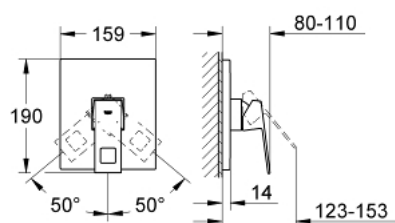

### PRODUCT DESCRIPTION

- Colour: Chrome
- set for final installation for
- 33 961 000, 33 962 000, 33 963 000, 33 964 000, 33 965 000, 33 966 000, 35 501 000
- without concealed body
- metal lever
- GROHE Long-Life finish
- escutcheon- and shaft-sealing
- metal escutcheon
- covered fixing