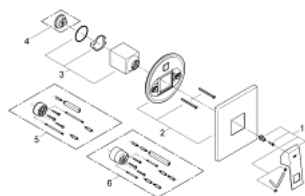

### PRODUCT DESCRIPTION

- Colour: Chrome
- set for final installation for
- 33 961 000, 33 962 000, 33 963 000, 33 964 000, 33 965 000, 33 966 000, 35 501 000
- without concealed body
- metal lever
- GROHE Long-Life finish
- escutcheon- and shaft-sealing
- metal escutcheon
- covered fixing

### SPARE PARTS, September 2010 – now

- 1: Lever (Spare part-nr. 46782000)
- 2: Escutcheon (Spare part-nr. 46781000)
- 3: Shield for cross handle (Spare part-nr. 46784000)
- 4: Temperature limiter (Spare part-nr. 46375000)\*
- 5: Flush pipe extension (Spare part-nr. 46807000)\*
- 6: Flush pipe extension (Spare part-nr. 46808000)\*