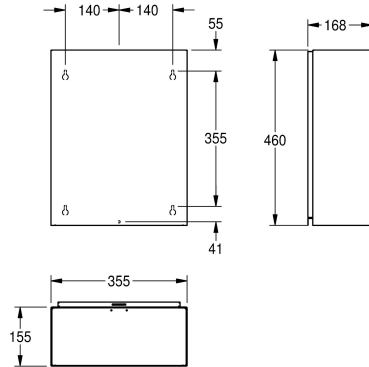

KWC RODAN Waste bin for wall mounting

Modell-Linie: RODAN | RODX605
Accessories | Waste bins

KWC-No.

2000090061

Capacity approx. 23 litres Dimensions 355 x 460 x 168 mm (W x H x D)

2000101236

Capacity approx. 18 litres, dimensions 275 x 460 x 177 mm (W x H x D)

filling volume

23 Liter

18 Liter

overall width

355 mm

275 mm

Waste bin for wall mounting, stainless steel, surface satin finished, material thickness 0.8 mm, rounded edges, mounting either with mounting bracket or directly onto the wall, includes stainless steel screws and dowels.

Capacity approx. 23 liter

Dimensions 355 x 460 x 168 mm (W x H x D)

Technical Data

bag holder

No

filling volume

23 Liter

lid

0.8 mm

overall depth

168 mm

overall height

460 mm

overall width

355 mm

surface finish