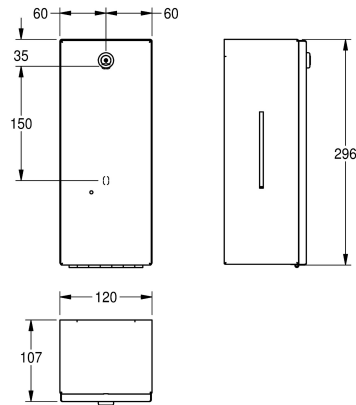

KWC RODAN

Electronic soap dispenser for wall mounting

Modell-Linie: RODAN | RODX625

Accessories | Soap dispensers

KWC-No.

2000090070

Dimensions 120 x 296 x 107 mm (W x H x D)

RODAN Touch free soap dispenser for wall mounting, stainless steel, surface satin finished, material thickness 0.8 mm, folded front cover, cylinder lock with KWC standard key, infrared sensor activity for non-touch operation, LED-display shows battery status, needs 4 pcs. 1.5 V Alkaline AA batteries, suitable for liquid soaps and lotions, 800 ml soap tank, depending on soap between 0.6 and 1.1

ml is dispensed, mounting height should be at least 300 mm above wash basin or table top, includes stainless steel screws and dowels.

Dimensions 120 x 296 x 107 mm (W x H x D)

Technical Data

filling quantity
filling quantity uom
lock
material
material code
material thickness
number of batteries
overall depth
overall height
overall width
surface finish
type of batteries
type of consumable
type of fixing
type of mounting
type of operation
type of soap container

800
ml
key-lock
stainless steel
1.4301 Chrome Nickel steel V2A
0.8 mm
4
107 mm
296 mm
120 mm
satin finished
AA Mignon battery 1.5 V
liquid soap
screw
wall mounting
sensor operation
integrated refillable tank