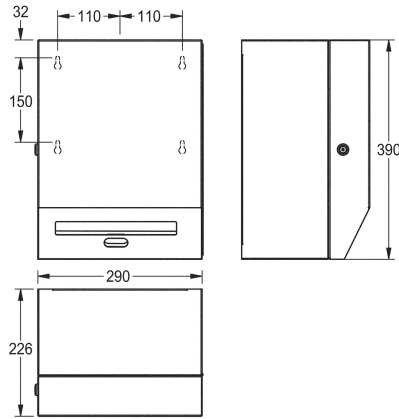

KWC RODAN

Electronic paper towel dispenser for wall mounting

Modell-Linie: RODAN | RODX630

Accessories | Paper towel dispensers

KWC-No.

2000090071

Dimensions 290 x 390 x 226 mm (W x H x D)

Touch free paper towel dispenser for wall mounting, stainless steel, surface satin finished, material thickness 0.8 mm, folded cover with cylinder lock and standard KWC key, infrared sensor activity for non-touch operation, integrated tear-off edge, needs 4 pcs. standard D 1.5 V batteries, maintenance free mechanic and easy

paper roll change mechanism, for rolls with max. width 205 mm and max. diameter 200 mm, paper length adjustable to 200, 250 and 300 mm, includes stainless steel screws and dowels.

Dimensions 290 x 390 x 224 mm (W x H x D)

Technical Data

maximum depth/diameter of cons

220 mm

maximum width of consumable

205 mm

filling quantity

1

filling quantity uom

0.8 mm

number of batteries

4

overall depth

226 mm

overall height

390 mm

overall width