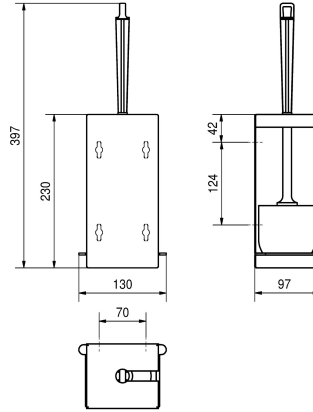

KWC RODAN Toilet brush holder

Modell-Linie: **RODAN | RODX687**
Accessories | Toilet brush holders

KWC-No.

2000100000

Dimensions 130 x 397 x 97 mm (W x H x D)

Toilet brush holder for wall mounting, stainless steel, surface satin finished, material thickness 1.2 mm, folded front, closed cover to the front, with white nylon brush with flushing rim cleaner, withdrawal opening either left or right, depending on mounting, removable

plastic drip tray, includes stainless steel screws and dowels.

Dimensions 130 x 397 x 97 mm (W x H x D)

Technical Data

brush colour
material
material code
material thickness
overall depth
overall height
overall width
surface finish
type of brush
type of fixing
type of mounting

white
stainless steel
1.4301 Chrome Nickel steel V2A
0.8 mm
97 mm
397 mm
130 mm
satin finished
nylon
screw
wall mounting

Optional Accessories

Toilet brush

2000100020

KWC RODAN Toilet brush holder

Modell-Linie: **RODAN | RODX687**
Accessories | Toilet brush holders

E-STRX687

Spare Parts

Nylon toilet brush

2000100019
E-BS686

Toilet brush

2000100020
E-STRX687
