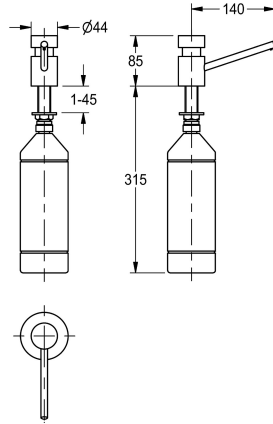

## KWC Table-top soap dispenser

Modell-Linie: ACCESSOIRES | SD80  
Accessories | Soap dispensers

### KWC-No.

**2000056721**

Dimensions 44 x 85 x 162 mm (W x H x D)

Soap dispenser for table top mounting into worktops with max. 45 mm thickness, high polished chromated brass, requires 22 mm drilling hole, 1/2" thread, spout not movable, spout length 140 mm, suitable for liquid soaps and lotions, 1 liter soap tank with

membrane for pressure balance, filled from above.

With standard body length (85 mm)  
Dimensions 44 x 400 x 162 mm (W x H x D)

### Technical Data

filling quantity	1,000
filling quantity uom	ml
lock	no lock
material	brass-look
overall depth	162 mm
overall height	400 mm
overall width	44 mm
surface finish	chromed
type of consumable	liquid soap
type of fixing	screw
type of mounting	counter top mounting
type of operation	manual operation
type of soap container	integrated refillable tank