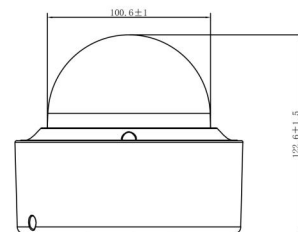

TVD-5712

TruVision IP Indoor Dome, 4MP, Super Low Light, 2.8 to 12 mm lens, 30 m IR, PoE (802.3-af)/12 VDC, IK10

Electrical

Operating voltage	12 VDC is recommended, 10 to 48 VDC, two-core terminal block PoE (802.3af, class 3), reverse polarity protection
Power consumption	12 VDC, 0.6 A, max. 8.0 W; PoE (802.3af, 36 V to 57 V), 0.2 A to 0.3 A, class 3 With external load connected to camera power output: 12 VDC, 0.8 A, max. 10.5 W; PoE (802.3af, 36 V to 57 V), 0.2 A to 0.3 A, class 3

Physical

Physical dimensions	Φ141 x 123 mm Φ5.5 x 4.8 in.
Net weight	900 g 1.98 lb.
Colour	Grey
Form Factor	Dome

Environmental

Impact rating	IK10
Environment	Indoor
Operating temperature	-30 to +60°C -22 to +140°F
Relative humidity	<95% noncondensing

Regulatory

Compliance	CE, FCC, REACH, RoHS, UL, WEEE

Accessories

TVD-CB8	TruVision cup base for S7 indoor dome camera
TVD-BB3	TruVision indoor dome back box
TVD-BB3A	TruVision indoor dome angled back
TVD-M2-FM	TruVision indoor dome flush mount
TVD-M2-WM	TruVision indoor dome wall mount (mount diameter is 2.5 mm bigger than dome base)
TVD-LWB-2	TruVision L-Shape wall mount bracket
TVD-BS-5S	TruVision indoor dome smoked bubble
TVD-BS-5C	TruVision indoor dome clear bubble

As a company of innovation, Carrier Fire & Security reserves the right to change product specifications without notice. For the latest product specifications, visit firesecurityproducts.com online or contact your sales representative.

Last updated on 27 June 2023 - 15:10