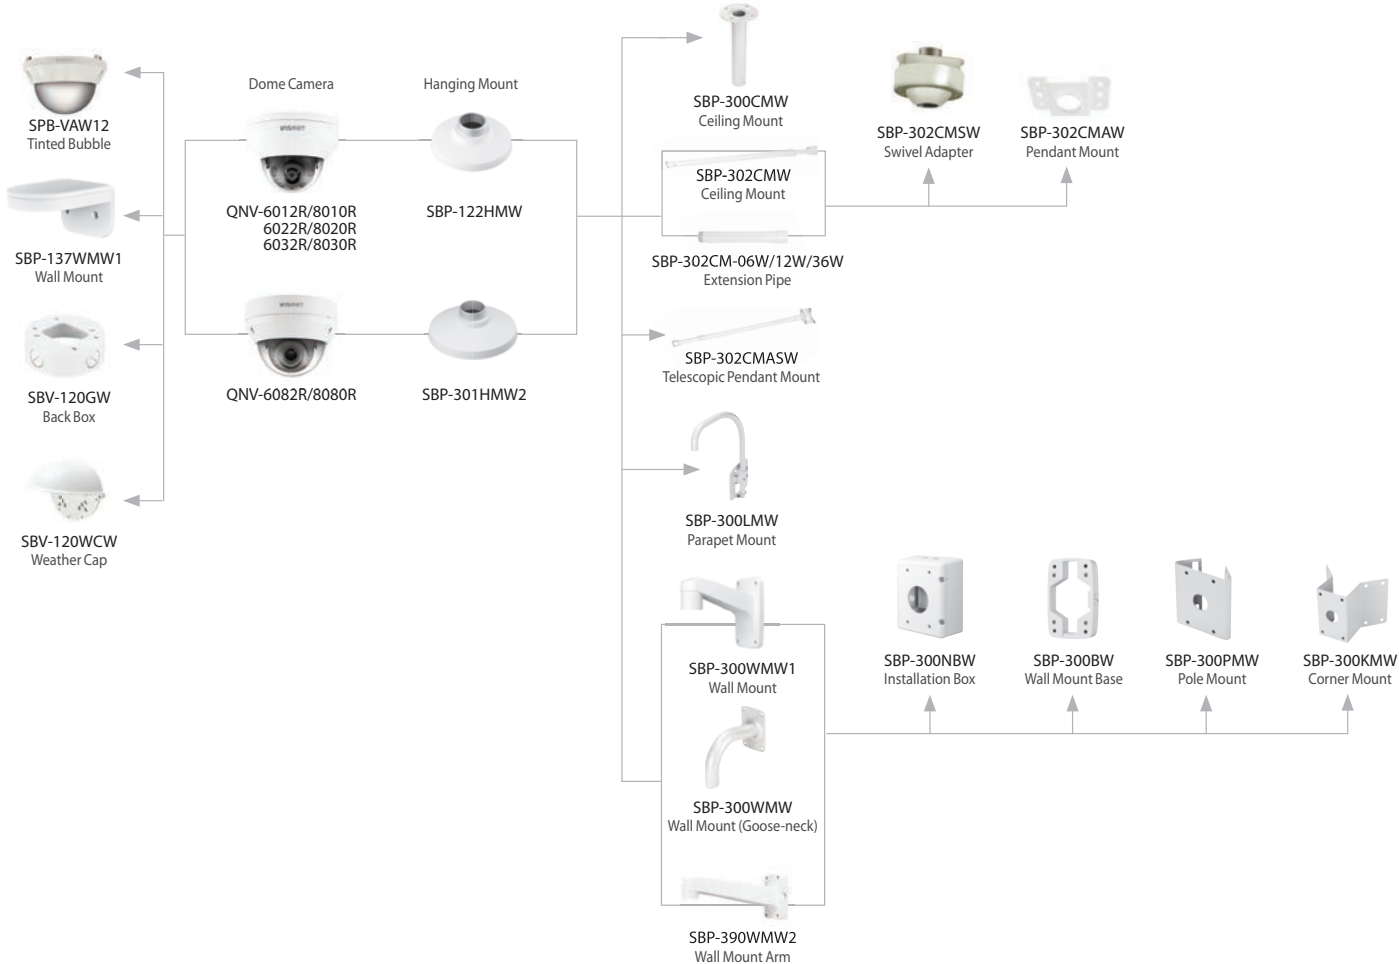

QND-8011
5MP Dome

QND-8021
5MP Dome

QND-6011
2MP Dome

QND-6021
2MP Dome

Imaging Device	1/2.8" 5MP CMOS		1/2.8" 2MP CMOS	
Video Compression	H.265/H.264: MAIN/HIGH, MJPEG			
Resolution / Frame Rate	5M / 30fps		2M / 30fps	
Streaming Capacity	Up to 3 Profiles		Up to 3 Profiles	
Min. Illumination	Color: 0.15Lux (F2.0, 1/30sec)	Color: 0.15Lux (F1.6, 1/30sec)	Color: 0.1Lux (F2.0, 1/30sec)	Color: 0.1Lux (F1.6, 1/30sec)
Video Output	HDMI: 1080p@30/25fps (60/50Hz)		-	
Focal Length (Zoom Ratio)	2.8mm fixed (F2.0)	4.0mm fixed focal (F1.6)	2.8mm fixed (F2.0)	4.0mm fixed focal (F1.6)
Angular Field of View	H: 104.4°/V: 76.7°/D: 136.1°	H: 80.1°/V: 58.0°/D: 105.8°	H: 113.74°/V: 61.5°/D: 134.45°	H: 87.6°/V: 46.4°/D: 104.5°
IR Viewable Length	-			
Pan / Tilt / Rotate	0°~350° / 0°~69° / 0°~360°			
Day & Night	Auto (ICR)			
Backlight Compensation	120dB			
Digital Noise Reduction	SSNRV			
Analytics	Defocus detection, Motion detection, Tampering			
Business Intelligence	People Counting			
Application Programming Interface	ONVIF S/G/T, SUNAPI, Wisenet open platform			
Edge Storage	Micro SD/SDHC/SDXC, 128GB			
Operating Temperature	-10°C ~ +40°C (+14°F ~ +104°F)		-10°C ~ +55°C (+14°F ~ +131°F)	
Certification	IP42, IK08			
Power Consumption	PoE: Max 5W		PoE: Max 4.8W	
Dimension (WxHxD) / Weight	Ø99 x 56mm (Ø3.9 x 2.2"), 165g (0.364 lb)		Ø99 x 56mm (Ø3.9 x 2.2"), 145g (0.320 lb)	
Additional Features	WiseStream II, Hallway View			

Accessory Configuration

Dome

Vandal

Bullet

Accessory Configuration

Flateye

Fisheye

For more information visit us at
HanwhaVisionAmerica.com