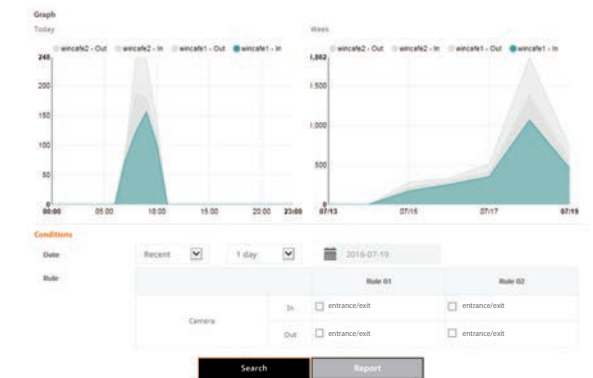

Business intelligence for smarter retail

People Counting

People counting applications within a store allow marketing personnel to identify the busiest times of the day, helping them manage customer flow and better understand buying patterns.