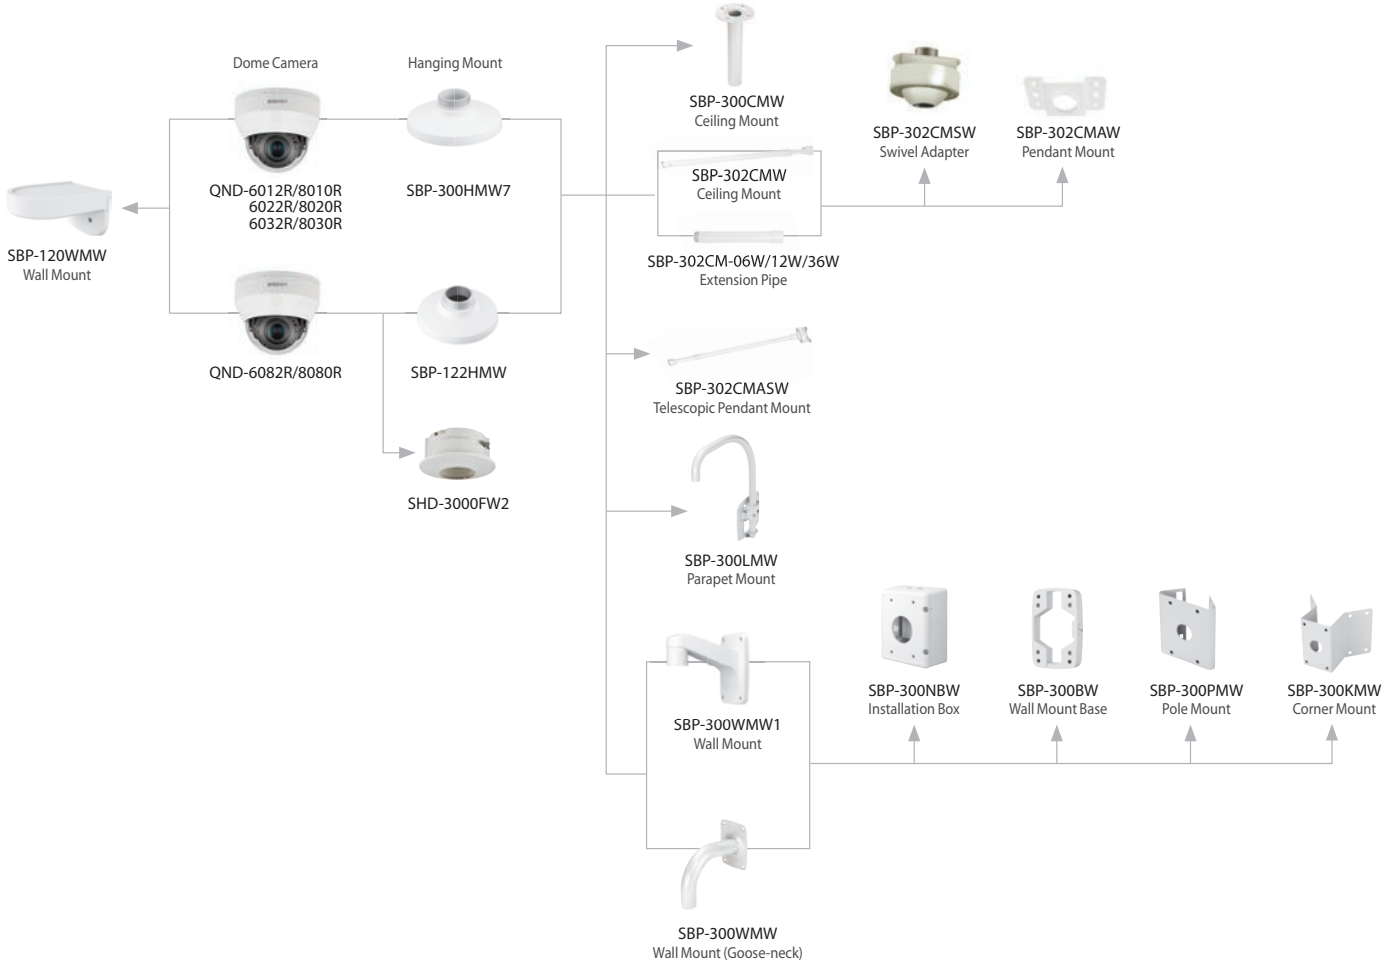

QND-8011
5MP Dome

QND-8021
5MP Dome

QND-6011
2MP Dome

QND-6021
2MP Dome

Imaging Device	1/2.8" 5MP CMOS		1/2.8" 2MP CMOS	
Video Compression	H.265/H.264: MAIN/HIGH, MJPEG			
Resolution / Frame Rate	5M / 30fps		2M / 30fps	
Streaming Capacity	Up to 3 Profiles		Up to 3 Profiles	
Min. Illumination	Color: 0.15Lux (F2.0, 1/30sec)	Color: 0.15Lux (F1.6, 1/30sec)	Color: 0.1Lux (F2.0, 1/30sec)	Color: 0.1Lux (F1.6, 1/30sec)
Video Output	HDMI: 1080p@30/25fps (60/50Hz)		-	
Focal Length (Zoom Ratio)	2.8mm fixed (F2.0)	4.0mm fixed focal (F1.6)	2.8mm fixed (F2.0)	4.0mm fixed focal (F1.6)
Angular Field of View	H: 104.4°/V: 76.7°/D: 136.1°	H: 80.1°/V: 58.0°/D: 105.8°	H: 113.74°/V: 61.5°/D: 134.45°	H: 87.6°/V: 46.4°/D: 104.5°
IR Viewable Length	-			
Pan / Tilt / Rotate	0°~350° / 0°~69° / 0°~360°			
Day & Night	Auto (ICR)			
Backlight Compensation	120dB			
Digital Noise Reduction	SSNRV			
Analytics	Defocus detection, Motion detection, Tampering			
Business Intelligence	People Counting			
Application Programming Interface	ONVIF S/G/T, SUNAPI, Wisenet open platform			
Edge Storage	Micro SD/SDHC/SDXC, 128GB			
Operating Temperature	-10°C ~ +40°C (+14°F ~ +104°F)		-10°C ~ +55°C (+14°F ~ +131°F)	
Certification	IP42, IK08			
Power Consumption	PoE: Max 5W		PoE: Max 4.8W	
Dimension (WxHxD) / Weight	Ø99 x 56mm (Ø3.9 x 2.2"), 165g (0.364 lb)		Ø99 x 56mm (Ø3.9 x 2.2"), 145g (0.320 lb)	
Additional Features	WiseStream II, Hallway View			

Accessory Configuration

Dome

Vandal

Bullet

Accessory Configuration

Flateye

Fisheye

For more information visit us at
HanwhaVisionAmerica.com