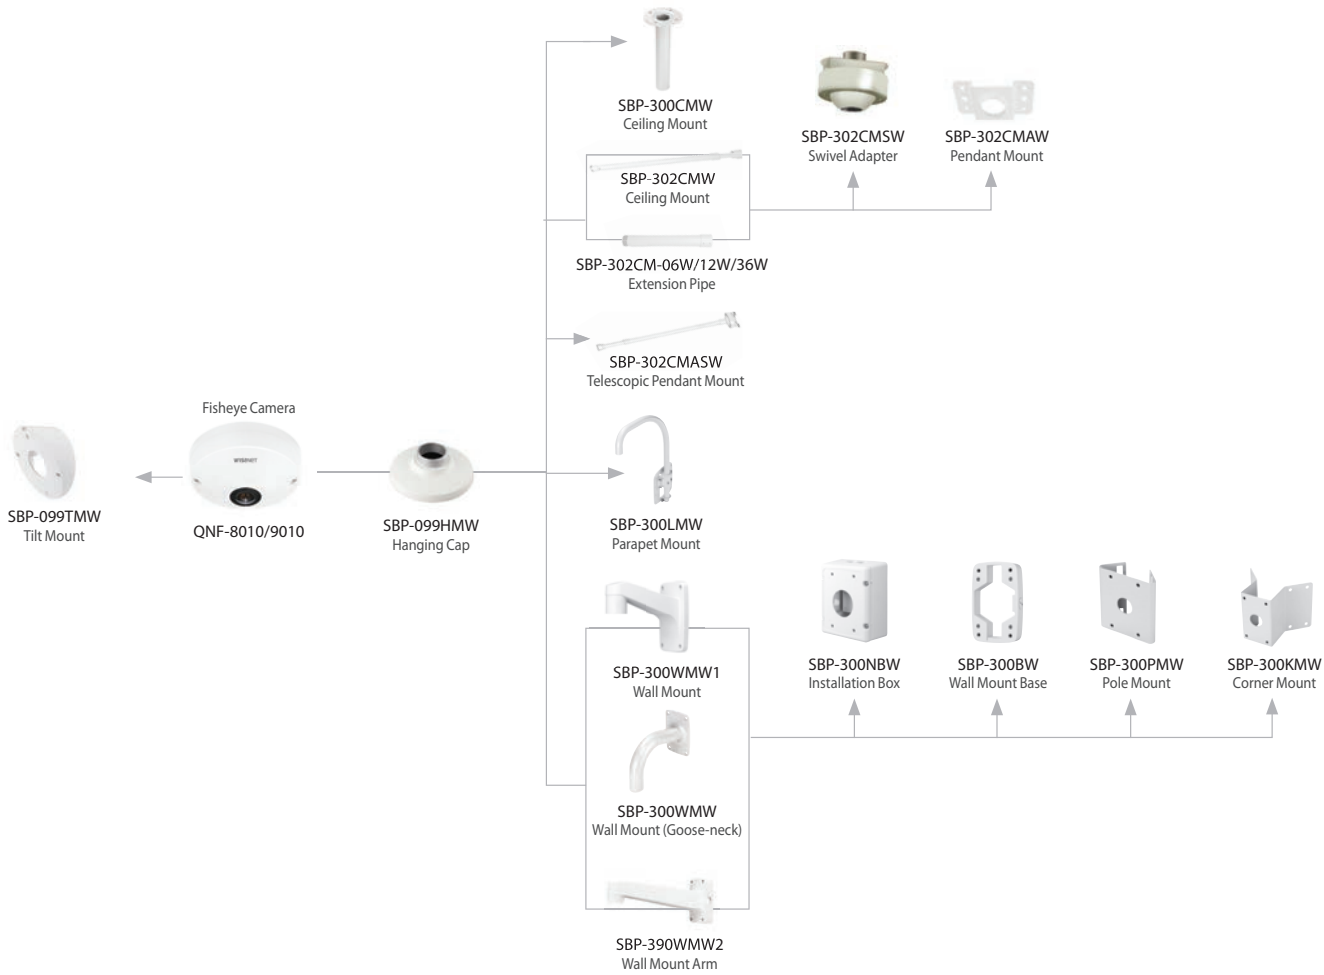

QND-8011
5MP Dome

QND-8021
5MP Dome

QND-6011
2MP Dome

QND-6021
2MP Dome

Imaging Device	1/2.8" 5MP CMOS		1/2.8" 2MP CMOS	
Video Compression	H.265/H.264: MAIN/HIGH, MJPEG			
Resolution / Frame Rate	5M / 30fps		2M / 30fps	
Streaming Capacity	Up to 3 Profiles		Up to 3 Profiles	
Min. Illumination	Color: 0.15Lux (F2.0, 1/30sec)	Color: 0.15Lux (F1.6, 1/30sec)	Color: 0.1Lux (F2.0, 1/30sec)	Color: 0.1Lux (F1.6, 1/30sec)
Video Output	HDMI: 1080p@30/25fps (60/50Hz)		-	
Focal Length (Zoom Ratio)	2.8mm fixed (F2.0)	4.0mm fixed focal (F1.6)	2.8mm fixed (F2.0)	4.0mm fixed focal (F1.6)
Angular Field of View	H: 104.4°/V: 76.7°/D: 136.1°	H: 80.1°/V: 58.0°/D: 105.8°	H: 113.74°/V: 61.5°/D: 134.45°	H: 87.6°/V: 46.4°/D: 104.5°
IR Viewable Length	-			
Pan / Tilt / Rotate	0°~350° / 0°~69° / 0°~360°			
Day & Night	Auto (ICR)			
Backlight Compensation	120dB			
Digital Noise Reduction	SSNRV			
Analytics	Defocus detection, Motion detection, Tampering			
Business Intelligence	People Counting			
Application Programming Interface	ONVIF S/G/T, SUNAPI, Wisenet open platform			
Edge Storage	Micro SD/SDHC/SDXC, 128GB			
Operating Temperature	-10°C ~ +40°C (+14°F ~ +104°F)		-10°C ~ +55°C (+14°F ~ +131°F)	
Certification	IP42, IK08			
Power Consumption	PoE: Max 5W		PoE: Max 4.8W	
Dimension (WxHxD) / Weight	Ø99 x 56mm (Ø3.9 x 2.2"), 165g (0.364 lb)		Ø99 x 56mm (Ø3.9 x 2.2"), 145g (0.320 lb)	
Additional Features	WiseStream II, Hallway View			

Accessory Configuration

Dome

Vandal

Bullet

Accessory Configuration

Flateye

Fisheye

For more information visit us at
HanwhaVisionAmerica.com