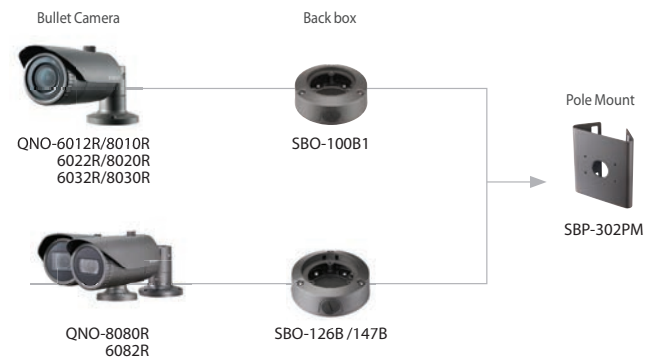

Accessory Configuration

Dome

Vandal

Bullet

Accessory Configuration

Flateye

Fisheye

For more information visit us at
HanwhaVisionAmerica.com