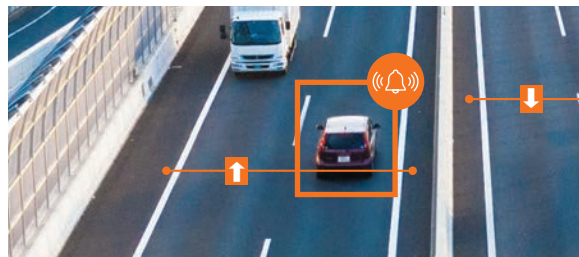

Tampering Detection

Create an alarm if the camera lens is covered or an unauthorized movement changes the field of view.

Directional Detection

Create an alarm if an object is detected in the preset direction.