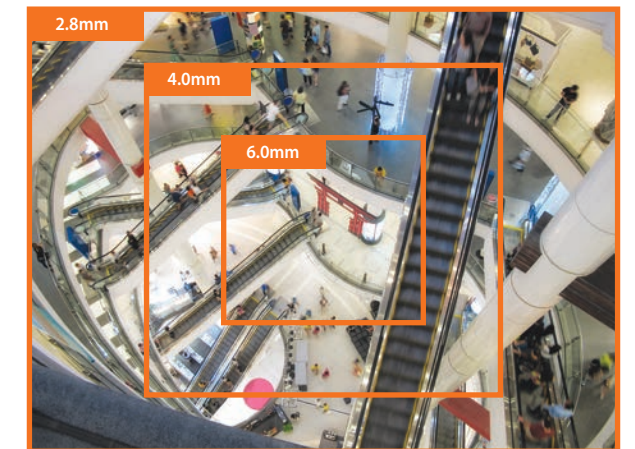

Various lens options

Fixed Lens

The Wisenet Q series fixed-lens models are available with focal lengths of 2.8mm, 4.0mm and 6.0mm. The 2.8mm lens is available if you prefer a wide-angle view. If an area to monitor is located further away from the camera, the 6.0mm lens can be utilized.