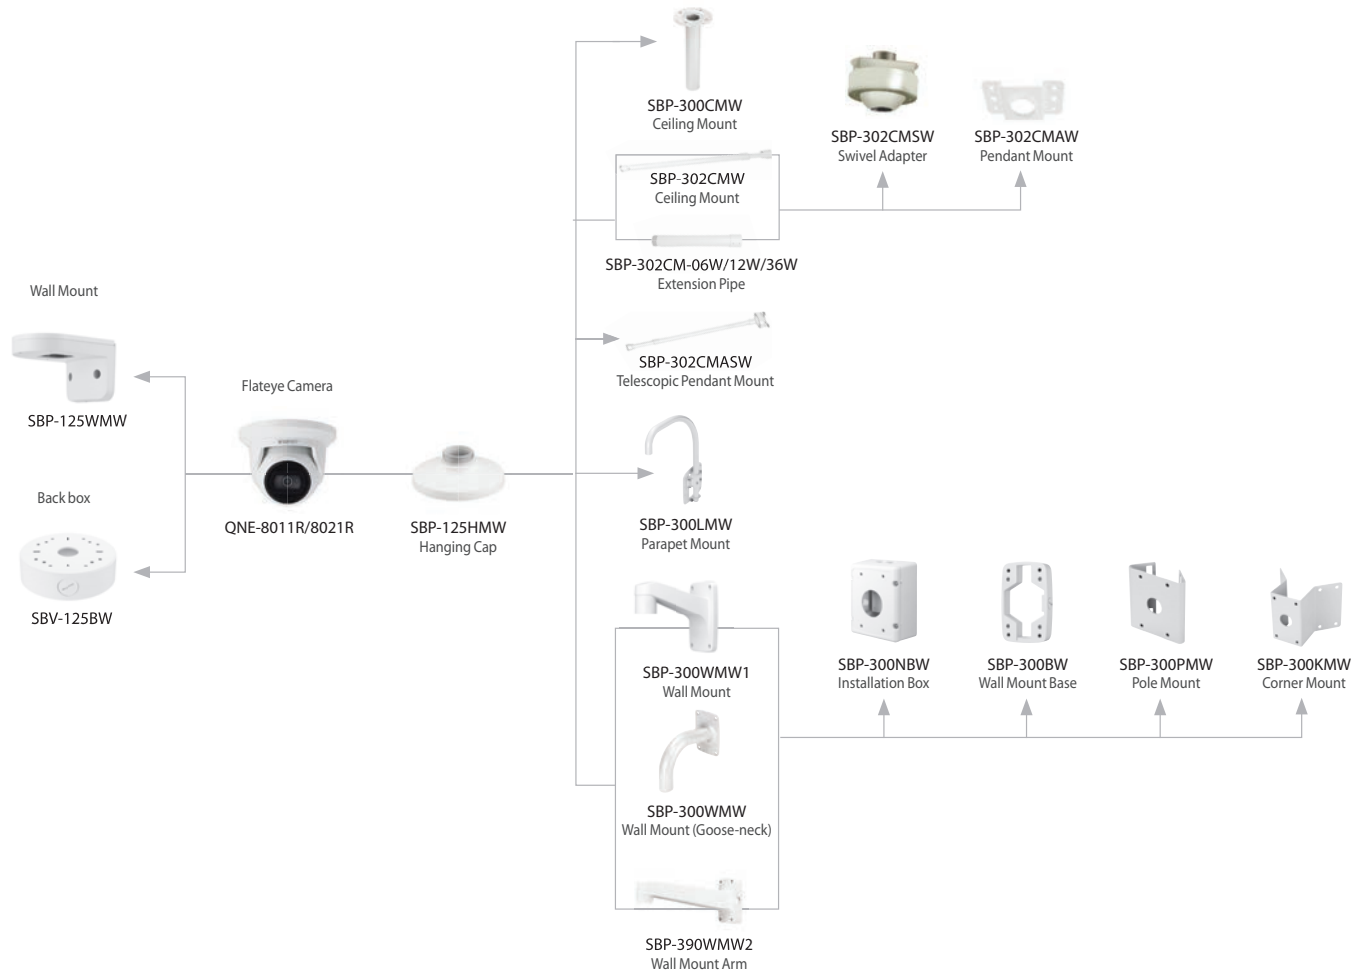

QND-8011
5MP Dome

QND-8021
5MP Dome

QND-6011
2MP Dome

QND-6021
2MP Dome

Imaging Device	1/2.8" 5MP CMOS		1/2.8" 2MP CMOS	
Video Compression	H.265/H.264: MAIN/HIGH, MJPEG			
Resolution / Frame Rate	5M / 30fps		2M / 30fps	
Streaming Capacity	Up to 3 Profiles		Up to 3 Profiles	
Min. Illumination	Color: 0.15Lux (F2.0, 1/30sec)	Color: 0.15Lux (F1.6, 1/30sec)	Color: 0.1Lux (F2.0, 1/30sec)	Color: 0.1Lux (F1.6, 1/30sec)
Video Output	HDMI: 1080p@30/25fps (60/50Hz)		-	
Focal Length (Zoom Ratio)	2.8mm fixed (F2.0)	4.0mm fixed focal (F1.6)	2.8mm fixed (F2.0)	4.0mm fixed focal (F1.6)
Angular Field of View	H: 104.4°/V: 76.7°/D: 136.1°	H: 80.1°/V: 58.0°/D: 105.8°	H: 113.74°/V: 61.5°/D: 134.45°	H: 87.6°/V: 46.4°/D: 104.5°
IR Viewable Length	-			
Pan / Tilt / Rotate	0°~350° / 0°~69° / 0°~360°			
Day & Night	Auto (ICR)			
Backlight Compensation	120dB			
Digital Noise Reduction	SSNRV			
Analytics	Defocus detection, Motion detection, Tampering			
Business Intelligence	People Counting			
Application Programming Interface	ONVIF S/G/T, SUNAPI, Wisenet open platform			
Edge Storage	Micro SD/SDHC/SDXC, 128GB			
Operating Temperature	-10°C ~ +40°C (+14°F ~ +104°F)		-10°C ~ +55°C (+14°F ~ +131°F)	
Certification	IP42, IK08			
Power Consumption	PoE: Max 5W		PoE: Max 4.8W	
Dimension (WxHxD) / Weight	Ø99 x 56mm (Ø3.9 x 2.2"), 165g (0.364 lb)		Ø99 x 56mm (Ø3.9 x 2.2"), 145g (0.320 lb)	
Additional Features	WiseStream II, Hallway View			

Accessory Configuration

Dome

Vandal

Bullet

Accessory Configuration

Flateye

Fisheye

For more information visit us at
HanwhaVisionAmerica.com