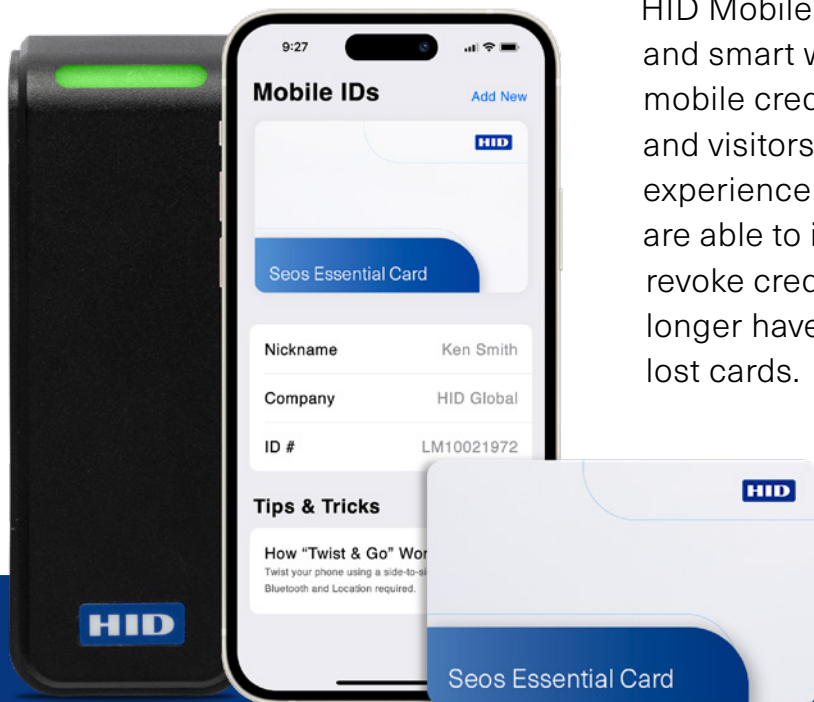

Meet the Solution Portfolio. Your Key to Next Level Access Control

HID SIGNO EXPRESS READERS

HID Signo Express readers include all the functionality your smaller business needs, without any extraneous features required by more complex environments. RFID- and Bluetooth-enabled, these independently certified readers are easy to install (using a simple terminal strip and Wiegand connection) and come ready to use with HID Seos and HID Mobile Access credentials.

SEOS ESSENTIALS CARDS AND FOBS

Leveraging high security Seos technology, Seos Essentials credentials are pre-configured to provide maximum simplicity and compatibility. Offered as cards, fobs or mobile to cover any application, each credential is also pre-programmed with a unique tracking number and compatible with all standard PACS systems.

HID MOBILE ACCESS

HID Mobile Access turns smartphones and smart watches into sustainable mobile credentials, giving employees and visitors the convenient user experience they want. Administrators are able to instantly issue, change or revoke credentials over the air, and no longer have to waste time replacing lost cards.