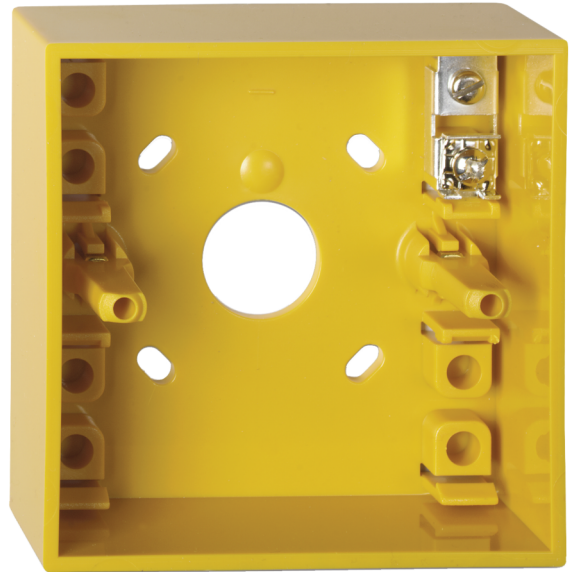

## Surface Mounting Box With Earth Connector, Yellow

### General

---

The DMN787Y is a surface mount back-box for the DMN700 series of manual call points. The DMN787Y is yellow and has one terminal.

### Details

---

- Easy to install
- For flush mounting of manual call points
- One terminal

#### Physical

Colour	Yellow
Material (body)	Noryl SE100 (self-extinguishing)